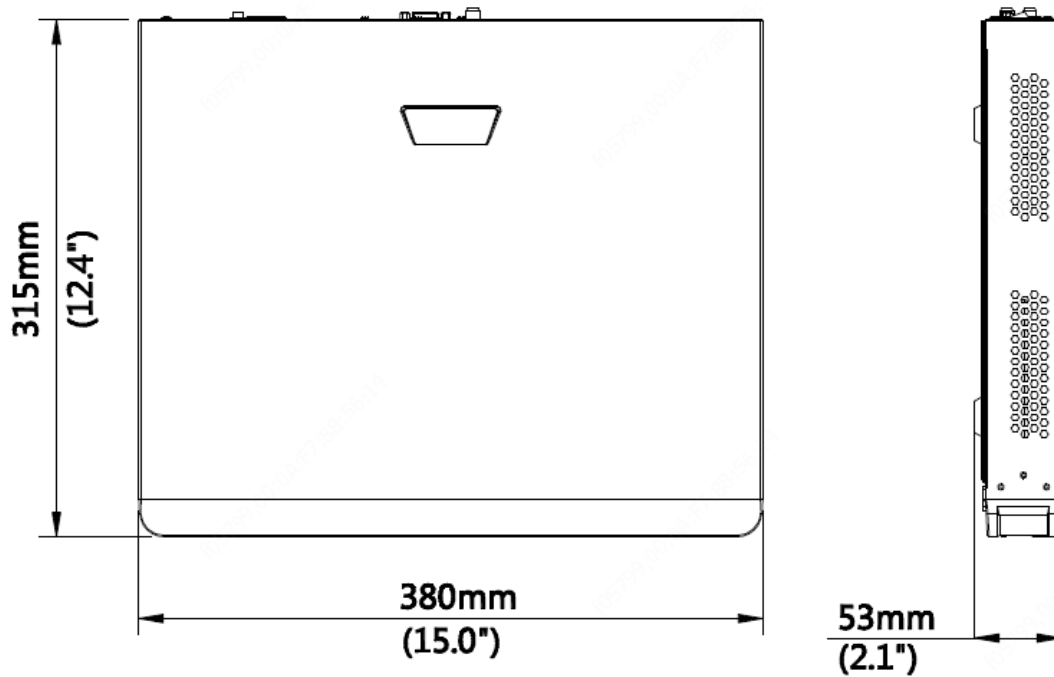

Network Video Recorder

UN-NVR30216S2P16

Key Features

- Support Ultra265/H.265/H.264 video formats
- 16-channel input
- Plug & Play with 8/16 independent PoE network interfaces
- Third-party IP cameras supported with ONVIF conformance: Profile S, Profile G, Profile T
- Support HDMI and VGA simultaneous output
- Up to 8 Megapixels resolution recording
- 2 SATA HDDs, up to 10TB for each HDD
- ANR technology to enhance the storage reliability when the network is disconnected
- Support cloud upgrade

Specifications

Model	UN-NVR30216S2P16
Video/Audio Input	
IP Video Input	16-ch
Two-way Audio Input	1-ch, RCA
Network	
Incoming Bandwidth	160Mbps
Outgoing Bandwidth	96Mbps
Remote Users	128
Protocols	P2P, UPnP, NTP, DHCP, PPPoE
Video/Audio Output	
HDMI/VGA Output	VGA: 1024X768@60, 1280X720@60, 1280X1024@60, 1920X1080@50, 1920X1080@60 HDMI: 4k (3840x2160@30), 4k (3840x2160@60), 1024X768@60, 1280X720@60, 1280X1024@60, 1920X1080@50, 1920X1080@60
Recording Resolution	8MP/6MP/5MP/4MP/3MP/1080p/960p/720p/D1/2CIF/CIF
Audio Output	1-ch, RCA
Synchronous Playback	16-ch
Corridor Mode Screen	3/4/5/7/9/10/12/16
Decoding	
Decoding format	Ultra265/H.265/H.264
Live view/Playback	8MP/6MP/5MP/4MP/3MP/1080p/960p/720p/D1/2CIF/CIF
Capability	1 x 4K@30, 2 x 4MP@30, 3 x 3MP@25, 4 x 1080P@30, 8 x 720P@30, 16 x D1
Hard Disk	
SATA	2 SATA interfaces
Capacity	up to 10TB for each disk
Smart	
VCA Detection	Face detection, Intrusion detection, Cross line detection, Audio detection, Defocus detection, Scene change detection, Auto tracking
VCA Search	Face search, Behavior search
Statistical Analysis	People counting
External Interface	
Network Interface	1 RJ-45 10M/100M/1000M self-adaptive Ethernet Interface
USB Interface	Front panel: 1 x USB2.0, Rear panel: 1 x USB2.0
Alarm In	4-ch
Alarm Out	1-ch
PoE	
Interface	16 independent 100Mbps PoE network interfaces
Max Power	Max 30W for single port Max 240W in total (15W for each)

Dimensions

Rear Panel

Take **8 ports** for example