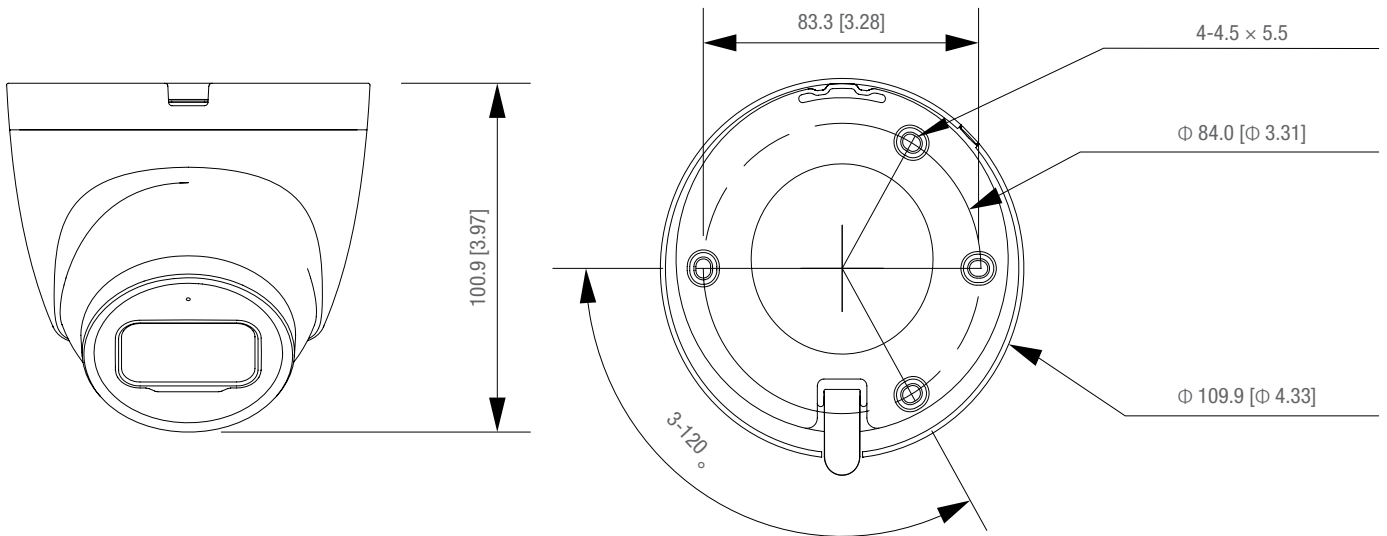

Product Accessories

PFA152-E

PFB203W

PFA137

PFB220C

PFA106

Product Dimensions (mm [inch])

Plainview, NY
50 Commercial St., Plainview, NY 11803
Tel: 516-870-3779