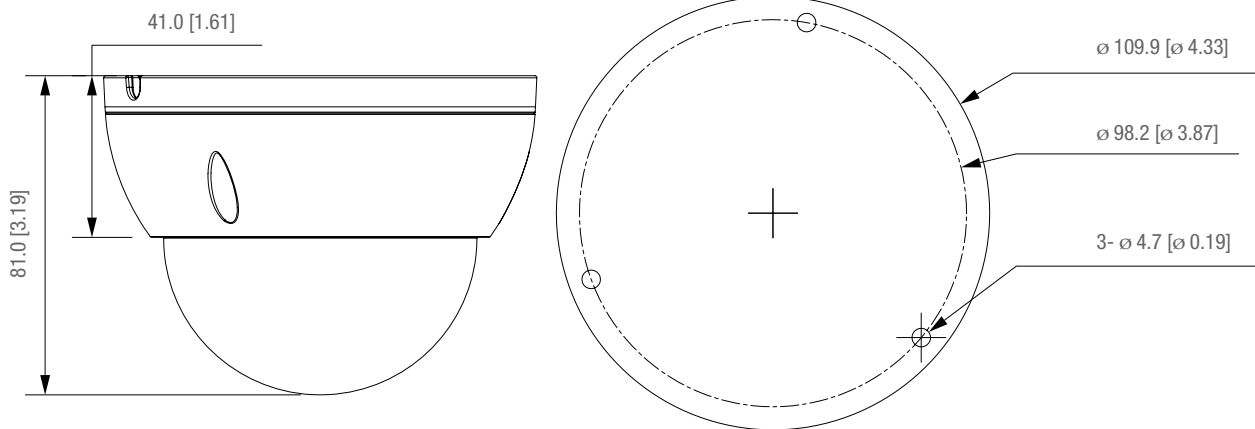

Product Specifications

Product Accessories

PFA137

PFB203W

PFA152-E

PFA106

Product Dimensions (mm [inch])

Plainview, NY

50 Commercial St., Plainview, NY 11803
Tel: 516-870-3779

Downtown LA, CA

1113 Venice Blvd., Los Angeles, CA 90015
Tel: 213-218-2260

Miami, FL

1604 NW 84 Ave., Doral, FL 33126
Tel: 786-410-6777

College Point, NY

129-04 14th Ave., College Point, NY 11356
Tel: 718-939-2710

San Francisco, CA

41324 Christy St., San Francisco, CA 94538
Tel: 510-584-9007

Chicago, IL

873 Cambridge Dr., Elk Grove Village, IL 60007
Tel: 847-584-2227

Brooklyn, NY

9017 5th Ave., Brooklyn, NY 11209
Tel: 347-507-5533

Houston, TX

1720 Townhurst Dr., Houston, TX 77043
Tel: 430-702-0999

City of Industry, CA

525 Parriott Pl., City of Industry, CA 91745
Tel: 626-961-8999

Dallas, TX

12901 Valley Branch Ln., Farmers Branch, TX 75234
Tel: 972-996-1600