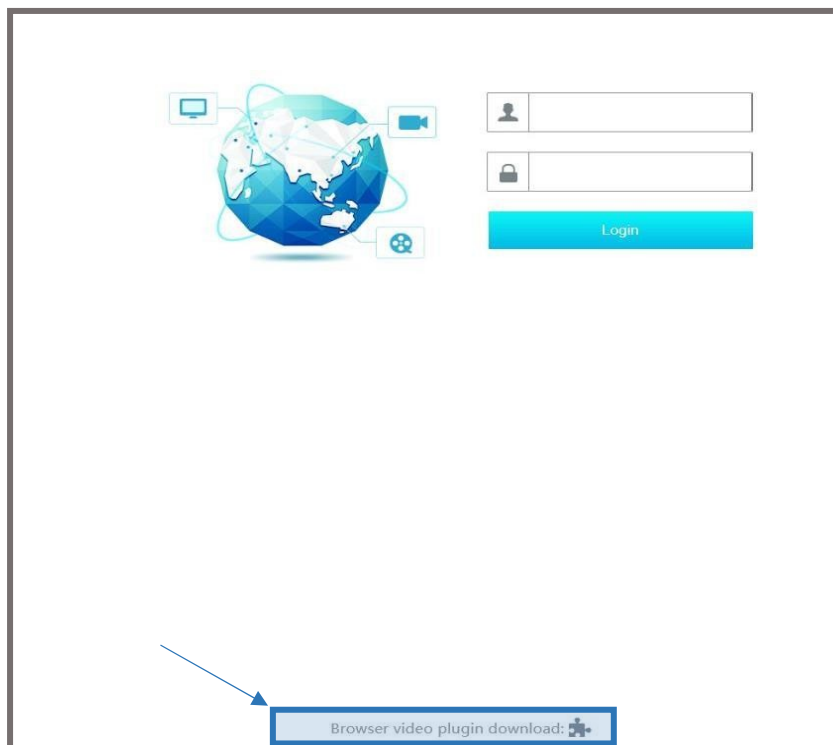

# Accessing the Demo

1. Hook up your PC or laptop and then open up Internet Explorer .

**Note: You can find Internet Explorer within the Windows Accessories under the Windows/Start option**

2. Within Internet Explorer's address bar input the following URL "**fluxdemo.g4direct.com**".

3. This will prompt you to the demo's login page. Before logging into the device you will need to download the web plugins. To do so select the plugin link at the bottom of the page.

4. Select the option to “Save” the plugin and then select the “View Downloads” option