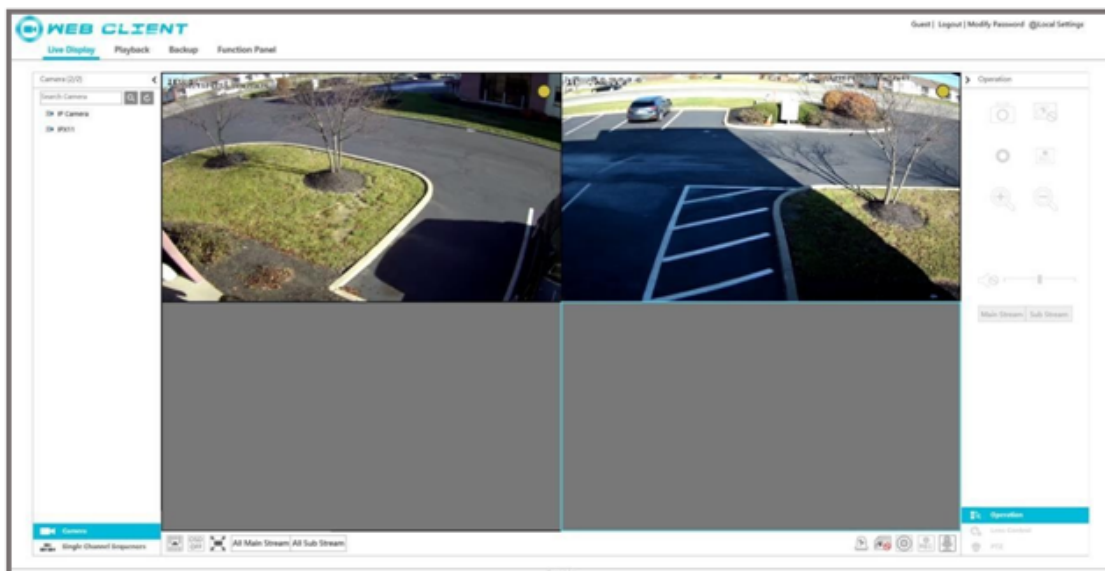

5. Once the download is complete, close out of all browser tabs leaving only the “View downloads” tab opened.
6. You may then select the option “Run” to install the plugins.

7. Once installed you may then reopen Internet Explorer and re input the demos URL. (fluxdemo.g4direct.com)

- Input the below username and password and then select "Login".  
Username **Guest**

You are now logged in and able to review the CLEAR Demo.

**Note:** Certain PC's/Laptops may prompt a message at the bottom of the page requesting permission to utilize the plugins. If prompted with this message be sure to select allow.