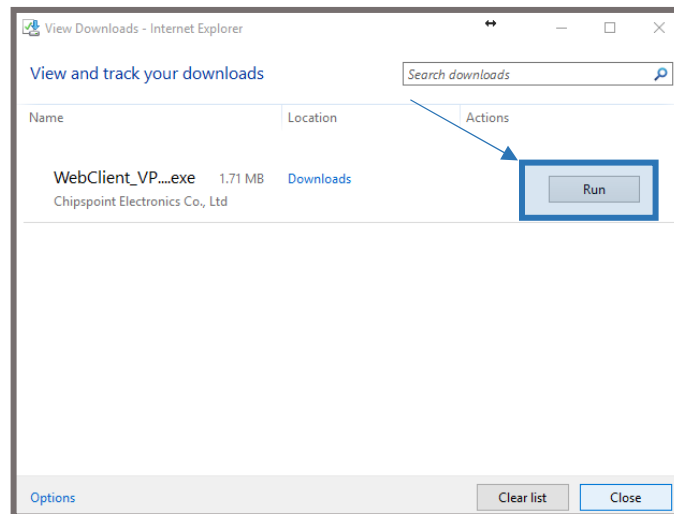

5. Once the download is complete, close out of all browser tabs leaving only the “View downloads” tab opened.
6. You may then select the option “Run” to install the plugins.