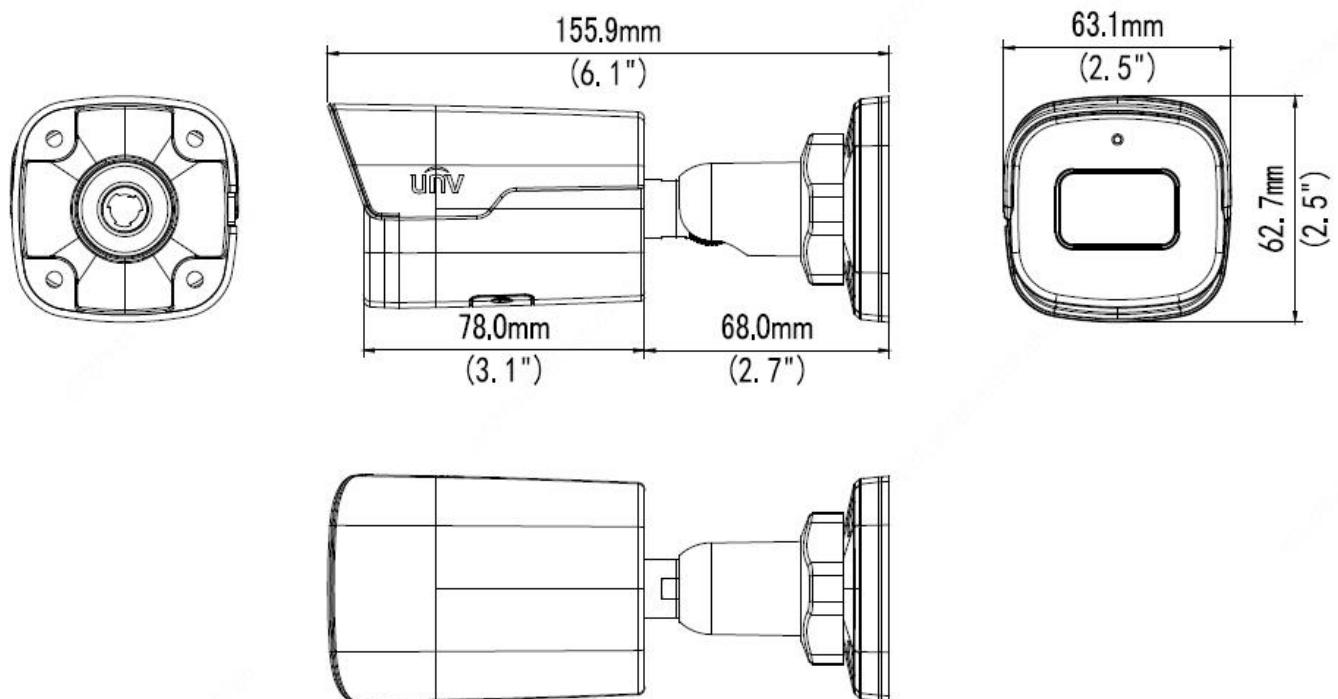

### Structure

Wide temperature range: -30°C ~ 60°C (-22°F ~ 140°F)

Wide voltage range of  $\pm 25\%$

IP67

3-Axis

## Dimensions