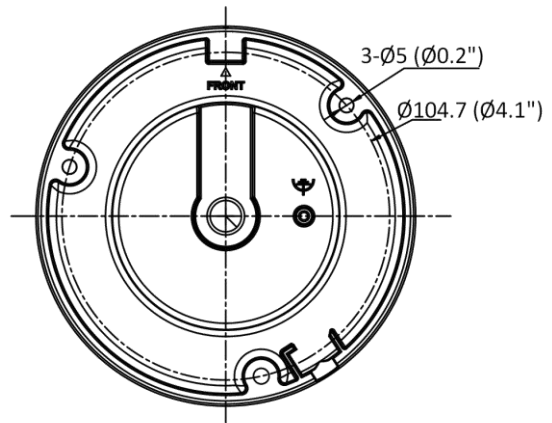

▪ **Available Model**

SIP34D3M/28-C

▪ **Dimension**

Unit: mm (inch)

▪ **Accessory**

▪ **Optional**

ES1271ZJ-120	ES1272ZJ-120
Pendant Mount	Wall Mount