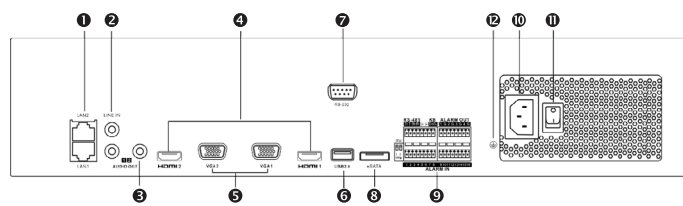

Decoding

Decoding format	H.265+ / H.265 / H.264+ / H.264 / MPEG4
Recording Resolution	12MP / 8MP / 6MP / 5MP / 4MP / 3MP / 1080P / UXGA / 720P / VGA / 4CIF / DCIF / 2CIF / CIF / QCIF
Synchronous Playback	16 Channels
Capability	2 Channel(s): 12MP @ 20 fps
	4 Channel(s): 8MP @ 25 fps
	8 Channel(s): 4MP @ 30 fps
	16 Channel(s): 1080P @ 30 fps

Storage

SATA	8 SATA interface for 8 HDD
Capacity	Up to 10TB capacity for each disk
eSATA	1 eSATA interface
Disk Array Type	RAID0, RAID1, RAID5, RAID6, RAID10
Number of Arrays	4

Network and Interface

Interface	2× RJ-45 (10/100/1000 Mbps) (Self-adaptive Ethernet)	
Network Protocol	TCP/IP, DHCP, HIK Cloud P2P, DNS, DDNS, NTP, SADP, SMTP, NFS, iSCSI, UPnP™, HTTP	
Two-Way Talk	1 Channel, RCA (2.0 Vp-p, 1 kΩ)	
USB	Front	2× USB 2.0
	Rear	1× USB 3.0
PoE	-	
Alarm In/Out	16/4	
Remote Connection	128	

General

Power Supply	100 ~ 240 V AC, 50 ~ 60 Hz
Power Consumption	≤ 30 W
Operating Conditions	-10°C ~ 55°C (14°F ~ 131°F) / Less than 90% RH
Chassis	19-inch rack mounted 1.5U chassis
Dimensions	445×470×90 mm (17.5"×18.5"×3.5")
Weight	≤ 10 kg (22 lb), without HDD

Rear Panel

①	LAN1/LAN2 Interfaces
②	Line In
③	Audio Out
④	HDMI1/HDMI2 Interface
⑤	VGA1/VGA2 Interface
⑥	USB 3.0 Interface
⑦	RS-232 Interface
⑧	eSATA Interface
⑨	Alarm In/Out
⑩	100 ~ 240 V AC Power Supply
⑪	Power Switch
⑫	GND

Plainview, NY
50 Commercial St., Plainview, NY 11803
Tel: 516-870-3779

Downtown LA, CA
1113 Venice Blvd., Los Angeles, CA 90015
Tel: 213-218-2260

Miami, FL
1604 NW 84 Ave., Doral, FL 33126
Tel: 786-410-6777

College Point, NY
129-04 14th Ave., College Point, NY 11356
Tel: 718-939-2710

San Francisco, CA
41324 Christy St., San Francisco, CA 94538
Tel: 510-584-9007

Chicago, IL
873 Cambridge Dr., Elk Grove Village, IL 60007
Tel: 847-584-2227

Brooklyn, NY
9017 5th Ave., Brooklyn, NY 11209
Tel: 347-507-5533

Houston, TX
1720 Townhurst Dr., Houston, TX 77043
Tel: 430-702-0999

City of Industry, CA
525 Parriott Pl., City of Industry, CA 91745
Tel: 626-961-8999

Dallas, TX
12901 Valley Branch Ln., Farmers Branch, TX 75234
Tel: 972-996-1600