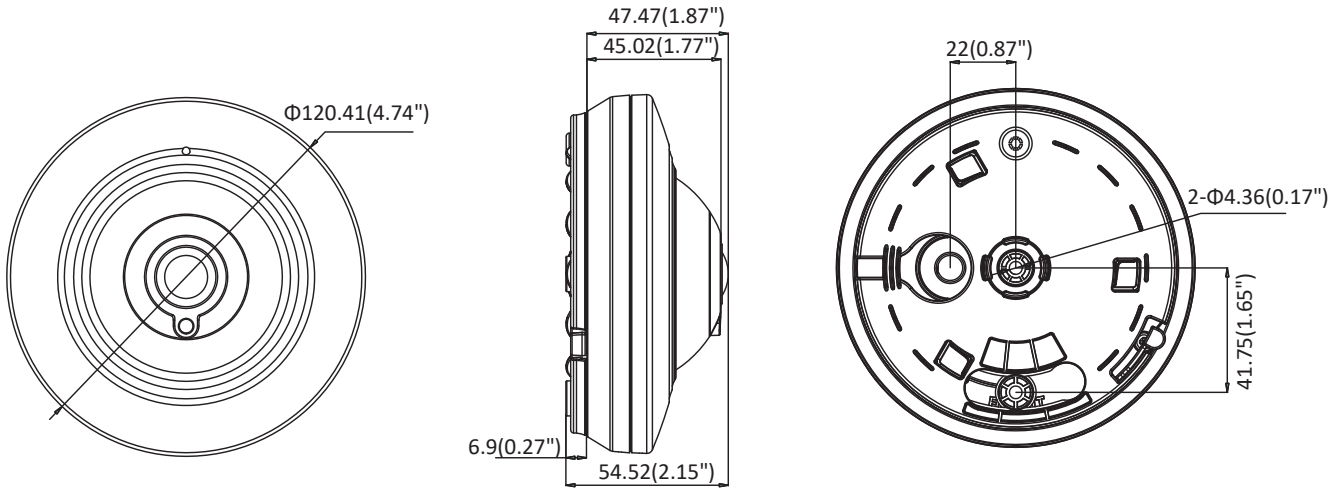

SCCSF5M/11

5MP IR Fisheye Camera

## Specifications

<b>Model</b>	SCCSF5M/11
<b>Camera</b>	
Image Sensor	5Mega Progressive Scan CMOS
Effective Pixels	2592(H)*1944(V)
Min. illumination	0.01 Lux @ (F1.2,AGC ON), 0 Lux with IR
Shutter Time	1/12.5s to 1/20,000s
Lens	1.1mm
Lens Mount	M12
Day & Night	ICR
Angle Adjustment	Pan: 0°-30°; Tilt: 0°; Rotate: 0°
Synchronization	Internal Synchronization
Video Frame Rate	5MP@12.5fps
HD Video Output	1-ch BNC Output
Audio In	Built-in Mic
Audio Out	1-ch, BNC Output, (Output Impedance: 1KΩ)
<b>Menu</b>	
Mounting Type	Ceiling/Wall
Ceiling Mounting Display Mode	Default, Panorama, 4 PTZ, Fisheye & 3 PTZ, Annular, Mini-fisheye & 1 PTZ, Annular & 2 PTZ
Wall Mounting Display Mode	Default, Panorama, 4 PTZ, Fisheye & 3 PTZ, Panorama & 3 PTZ
D/N Mode	Color/BW/AUTO
Functions	Brightness, contrast, saturation, sharpness
<b>General</b>	
Operating Conditions	-20 °C to 60 °C (-4 °F to 140 °F), Humidity 90% or less (non-condensing)
Power Supply	DC12V±15%
Power Consumption	5.5W MAX
IR Range	10-20m
Communication	Up the coax, Protocol: HIKVISION-C
Dimensions	Φ120.4mm×54.5mm (Φ4.74"×2.14")
Weight	Approx. 350g (0.77lb)

## Dimensions

unit:mm