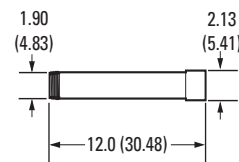

SP01-146A and SP01-146B 1.5-inch NPT Extensions

Product Features

- Fixed Length Extensions for Spectra III Pendant Applications
- 1.5-inch NPT Threads
- Aluminum Construction
- Light Gray Color
- Does Not Require Coupler

Description

The SP01-146A and SP01-146B are fixed length extensions designed for high ceiling installations. The pole extensions are easily installed between any mount or adapter with 1.5-inch NPT threads and a Spectra III™ pendant style back box.

Extension models include the SP01-146A, a 12-inch (30.4 cm) extension and the SP01-146B, a 40-inch (101.6 cm) extension.

SP DISCLAIMER

SP products carry a 90-day warranty and are not returnable. SP products do not carry any agency certifications. Pelco strongly encourages installers to strictly follow local codes and regulations governing the installation of video security equipment and therefore assumes no liability for the installation of products depicted herein.