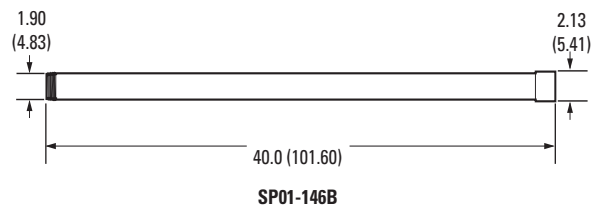

SP01-146A and SP01-146B 1.5-inch NPT Extensions

Product Features

- Fixed Length Extensions for Spectra III Pendant Applications
- 1.5-inch NPT Threads
- Aluminum Construction
- Light Gray Color
- Does Not Require Coupler

Description

The SP01-146A and SP01-146B are fixed length extensions designed for high ceiling installations. The pole extensions are easily installed between any mount or adapter with 1.5-inch NPT threads and a Spectra III™ pendant style back box.

Extension models include the SP01-146A, a 12-inch (30.4 cm) extension and the SP01-146B, a 40-inch (101.6 cm) extension.

SP DISCLAIMER

SP products carry a 90-day warranty and are not returnable. SP products do not carry any agency certifications. Pelco strongly encourages installers to strictly follow local codes and regulations governing the installation of video security equipment and therefore assumes no liability for the installation of products depicted herein.