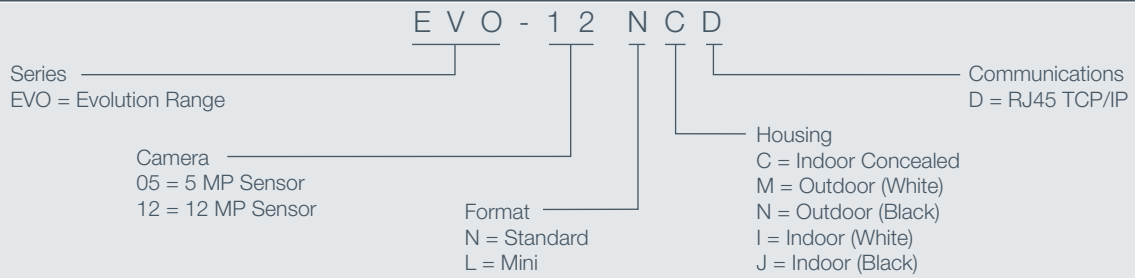

Evolution 12

360° Indoor Concealed Camera

The next step in 360° Total Situational Awareness

Ordering