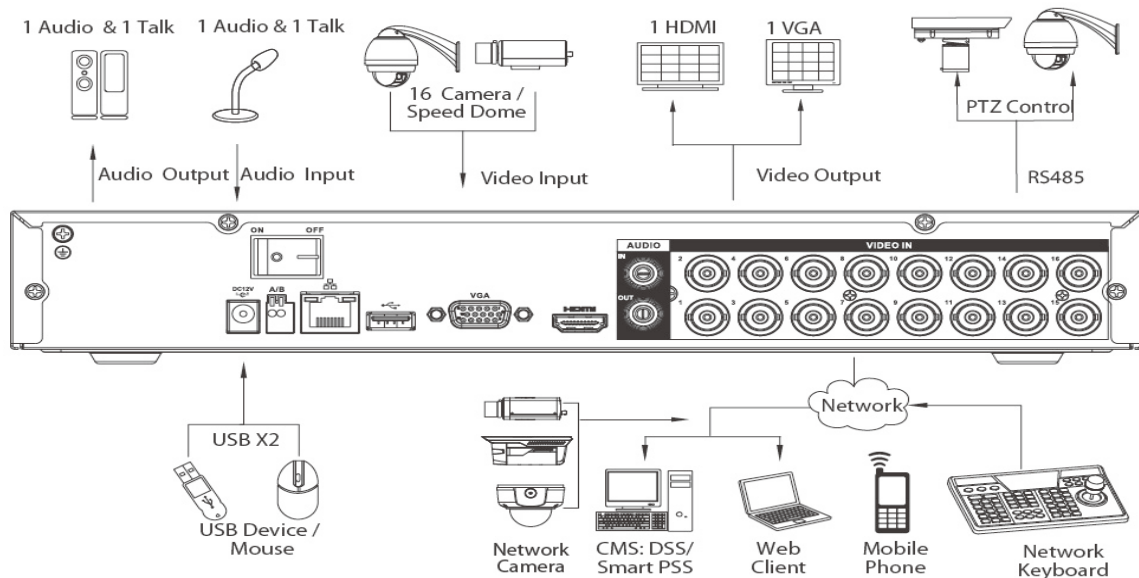

DH-HCVR5104/5108/5116H-S2

	(10/100M/1000M)	
Network Functions	HTTP, IPv4/IPv6, TCP/IP, UPNP, RTSP, UDP, SMTP, NTP, DHCP, DNS, PPPOE, DDNS, FTP, IP Filter, SNMP, P2P	
Max. User Access	128 users	
Smart Phone	iPhone, iPad, Android, Windows Phone	
Storage		
Internal HDD	1 SATA port, up to 4TB	
Auxiliary Interface		
USB Interface	2 ports(1 Rear), USB2.0	
RS485	1 port, For PTZ Control	
General		
Power Supply	DC12V/2A	DC12V/3A
Power Consumption	10W(without HDD)	
Working Environment	-10°C ~ +55°C / 10%~90%RH / 86~106kpa	
Dimension(W×D×H)	Mini 1U, 325mm×255mm×55mm	
Weight	1.5KG(without HDD)	

System Connection

*Takes HCVR5116H-S2 as an example