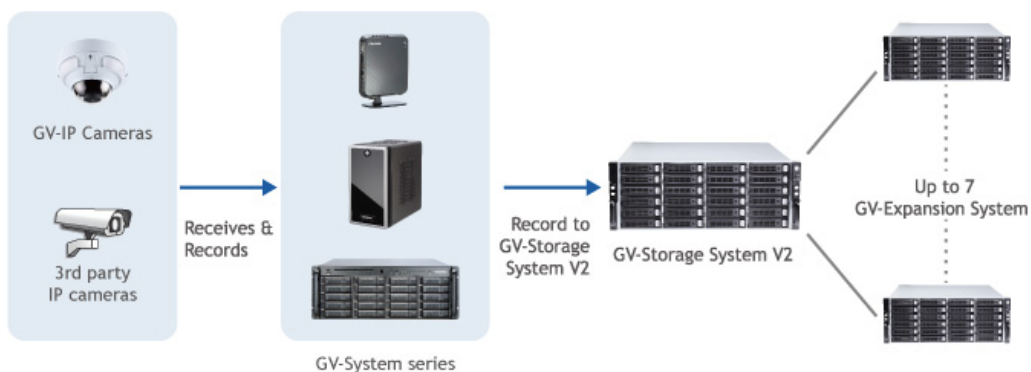

GV-Storage System V2 - 4U, 24-Bay

Introduction

Large Storage Capacity

GV-Storage System V2, the IP SAN storage system, is a high-performance RAID storage system based on the latest iSCSI technology for users looking for a cost-effective and shared storage solution over the network. Compared to the desktop PC and consumer NAS system which only allow for 2 ~ 8 hard disks for data storage, GV-Storage System V2 is equipped with 24 hard disk drives, storage capacity up to 144 TB (with 6 TB HDD). GV-Storage System V2 can connect to 7 units of 24-bay GV-Expansion Systems, JBOD systems, increasing storage up to 192 hard disks with 1,152 TB.

High Availability

GV-Storage System V2 has fully redundant components including power supplies, fan modules, and SAS JBOD expansion ports linked to GV-Expansion System. All of these components are hot-swappable to create a high availability platform and provide non-stop services.

Compatibility with GeoVision Surveillance Systems

GV-Storage System V2 is compatible with GeoVision Surveillance Systems and Software. With its large storage capacity and high availability, GV-Storage System V2 is an ideal choice for safe and long-term data storage.

Features

- 4U 24-bay hot-swap SATA II / III HDD for data storage
- Storage capacity up to 144 TB (with 6 TB HDD)
- Six 1 GbE iSCSI data ports
- RAID levels 0, 1, 0+1, 3, 5, 6, 10, 30, 50, 60, JBOD, and N-way mirror
- Fully redundant & hot pluggable designs: power supplies and fans
- Hardware iSCSI offload engine
- Background logical drive rebuilding
- Automatic rebuilding onto hot spare (Local & Global Hot Spare)
- Web management interface enabled on a specific Ethernet interface
- Multi-path and load-balancing Features
- Storage expendable up to 1152 TB with 192 hard drives by connecting up to 7 GV-Expansion Systems (4U, 24-bay)