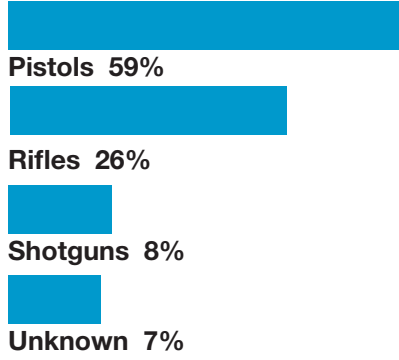

GUNSHOT DETECTOR

Verifact® A

2000

2013

The number of active shooter incidents are on the rise.

**LOUROE
ELECTRONICS®**

World Leader in Audio Monitoring Technology Since 1979

ACTIVE SHOOTER FACTS

LOCATION

70% of incidents occur in Commercial or Educational settings

WEAPONS USED

RESPONSE TIME

Can take Police 2-10 minutes to respond to incidents

HOW IT WORKS

The gunshot detector recognizes firearm discharge in various firearms in different settings. Within seconds of a gunshot, the software accurately classifies and triggers an immediate notification through VMS. Security staff can then verify and reduce the reaction time of security personnel.