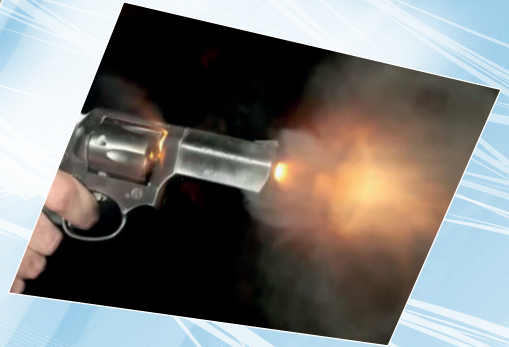

GUNSHOT DETECTOR

Verifact® A

2000

2013

The number of active shooter incidents are on the rise.

**LOUROE
ELECTRONICS®**

World Leader in Audio Monitoring Technology Since 1979

ACTIVE SHOOTER FACTS

LOCATION

70% of incidents occur in Commercial or Educational settings

WEAPONS USED

RESPONSE TIME

Can take Police 2-10 minutes to respond to incidents

HOW IT WORKS

The gunshot detector recognizes firearm discharge in various firearms in different settings. Within seconds of a gunshot, the software accurately classifies and triggers an immediate notification through VMS. Security staff can then verify and reduce the reaction time of security personnel.