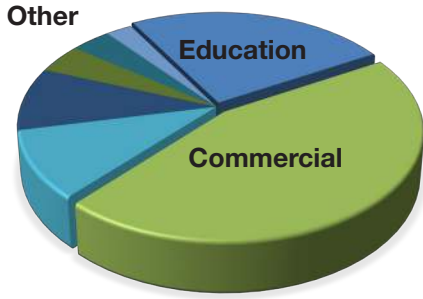

GUNSHOT DETECTOR

Verifact® A

2000

2013

The number of active shooter incidents are on the rise.

**LOUROE
ELECTRONICS®**

World Leader in Audio Monitoring Technology Since 1979

ACTIVE SHOOTER FACTS