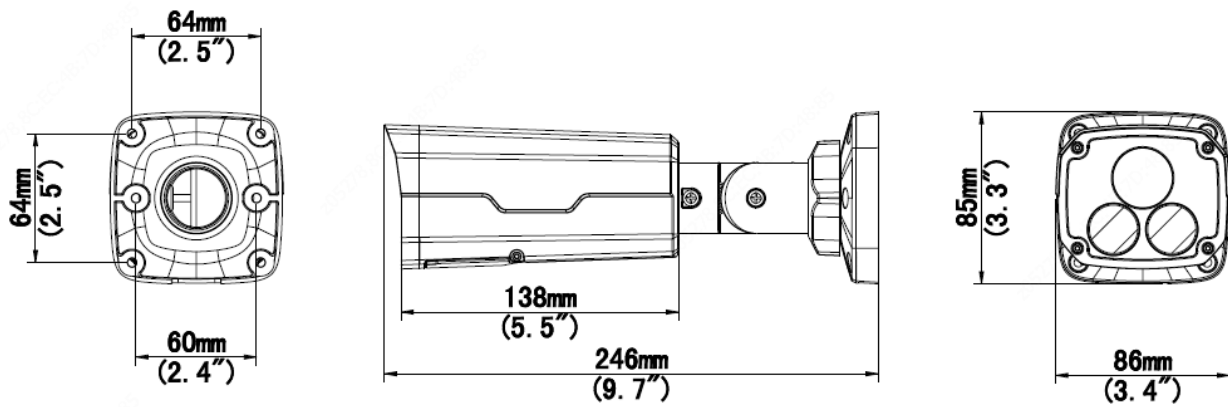

## Specifications

	IPC2225SE-DF40K-WL-I0				
<b>Camera</b>					
Sensor	1/2.7", 5.0 megapixel, progressive scan, CMOS				
Lens	4.0mm@F1.0				
DORI Distance	Lens (mm)	Detect (m)	Observe (m)	Recognize (m)	Identify (m)
	4.0	90.0	36.0	18.0	9.0
	6.0	135.0	54.0	27.0	13.5
Angle of View (H)	80.2°				
Angle of View (V)	43.0°				
Angle of View (O)	94.7°				
Adjustment angle	Pan: 0° ~ 360°		Tilt: 0° ~ 90°		Rotate: 0° ~ 360°
Shutter	Auto/Manual, 1 ~ 1/100000s				
Minimum Illumination	Colour: 0.001Lux (F1.0, AGC ON)				
S/N	>56dB				
Defog	Digital Defog				
WDR	120dB				
LEDs Number	2				
LED Distance	Up to 30m (98ft)				
<b>Video</b>					
Video Compression	Ultra265, H.265, H.264, MJPEG				
H.264 code profile	Baseline profile, Main profile, High profile				
Frame Rate	Main Stream: 5MP (2880*1620), Max 25fps; 4MP (2560*1440), Max 25fps; 3MP (2304*1296), Max 25fps; 2MP (1920*1080), Max 30fps; Sub Stream: 720P (1280*720), Max 30fps; D1 (720*576), Max 30fps; 640*360, Max 30fps; 2CIF (704*288), Max 30fps; CIF (352*288), Max 30fps; Third Stream: D1 (720*576), Max 30fps; 640*360, Max 30fps; 2CIF (704*288), Max 30fps; CIF (352*288), Max 30fps;				
Video Bit Rate	128 Kbps~16 Mbps				
9:16 Corridor Mode	Supported				
OSD	Up to 8 OSDs				
Privacy Mask	Up to 4 areas				
ROI	Up to 8 areas				
<b>Image</b>					
White Balance	Auto/Outdoor/Fine Tune/Sodium Lamp/Locked/Auto2				
Digital noise reduction	2D/3D DNR				
Smart Illumination	Support				
Flip	Normal/Vertical/Horizontal/180°/90°Clockwise/90°Anti-clockwise				
Dewarping	N\A				
HLC	Support				
BLC	Support				
<b>Audio</b>					
Audio Compression	G.711				
Two-way audio	Supported				

## Dimensions