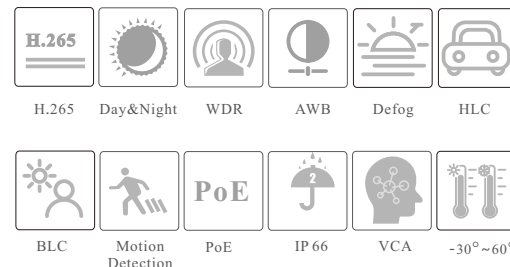

4MP Dual Illumination AI Turret Network Camera

SPECIFICATIONS

Specifications	Model	IP-5IRD4C24-28-PA
Camera		
Image Sensor	1 / 3" CMOS	
Image Size	2592 × 1520	
Electronic Shutter	1 / 3s ~ 1 / 100000 s	
Iris Type	Fixed Iris	
Min. Illumination	0.03lux@F1.6, AGC ON; 0 lux with LED	
Lens	2.8 mm@F1.6, H.FoV:96°; V.FoV:54.5°; D.FoV:113°; 3.6 mm@F1.6, H.FoV: 79.5°; V.FoV:42°; D.FoV:95°	
Focus	Fixed	
Lens Mount	M12	
Wide Dynamic Range	120dB	
BLC	Yes	
HLC	Yes	
Defog	Yes	
Digital NR	2D/3D DNR	
S/N Ratio	≥50dB	
Angle Adjustment	Pan: 0°~360°; Tilt:0°~75°; Rotation: 0°~360°	
Image		
Video Compression	Main stream: H.265+ / H.265 / H.264+ / H.264 Sub/Third stream: H.265+ / H.265 / H.264+ / H.264 / MJPEG	
H.264 Compression Standard	Baseline Profile/Main Profile/High Profile	
Resolution	4MP(2592×1520), 2K(2560×1440), 3MP(2304×1296), 1080P(1920×1080), 720P(1280×720), D1, VGA(640×480), CIF, 480 × 240	
Main Stream	4MP/2K/3MP/1080P(60Hz : 1 ~ 30fps; 50Hz: 1~25fps) HFR mode: 1080P/720P(60Hz : 1 ~ 60fps; 50Hz: 1~50fps)	
Sub Stream	720P/D1/VGA/CIF(60Hz : 1 ~ 30fps; 50Hz: 1~25fps)	
Third Stream	D1/VGA/CIF/480×240 (60Hz : 1 ~ 30fps; 50Hz: 1~25fps)	
Bit Rate	64 Kbps ~ 8 Mbps	
Bit Rate Type	VBR / CBR	
Audio Compression	G711A / U	
Image Settings	ROI, Saturation, Brightness, Hue, Contrast, Wide Dynamic, Sharpness, Image Flip, Image Mirror, NR, etc. adjustable through client software or web browser	
ROI	Each ROI to be configured separately	
Interfaces		
Network	RJ 45 10M/100M self-adaptive Ethernet port	
Video Output	No	
Audio	1CH audio input; 1CH built-in speaker; 1CH built-in MIC	
Alarm	No	
Storage	Built-in micro SD card slot; up to 256GB	
Reset	Yes	
Functions		
Remote Monitoring	Web Client/NVR/NVMS2.0/Mobile APP	
Web Browser	IE 11 (plug-in required)/Chrome 89.0+/Edge 89.0+/Firefox 87.0+/Safari 14.0+	
Online Connection	Support simultaneous monitoring for up to 10 users; Support multi-stream real time transmission	
Network Protocol	UDP, IPv4, IPv6, DHCP, NTP, RTSP, RTP, RTCP, PPPoE, DDNS, SMTP, FTP, SNMP, RTMP, HTTP, 802.1x, UPnP, HTTPS, QoS	
Interface Protocol	ONVIF	
Storage	Network remote storage; micro SD card storage	
Smart Alarm	Motion detection, sensor alarm, SD card error, SD card full, IP address conflict, Cable connection	
General Function	Watermark, IP address filtering, video mask, heartbeat, password protection, image distortion correction	
Security	Video encryption, firmware encryption, HTTPS encryption, configuration encryption, illegal login lock, IP address filtering, 802.1x authentication, basic and digest authentication for HTTP/HTTPS	
PoE	Yes , IEEE802.3af	
Supplement light Range	IR range: 20 ~ 30 m White light range: 20 ~ 30 m	
Protection Grade	IP66	