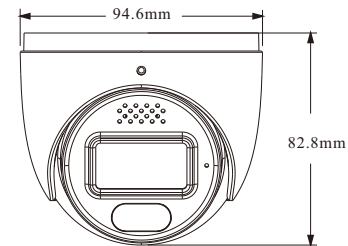

Intelligent Analytics				
Video Abnormality	Scene change detection, video blur detection, video cast detection			
Perimeter Detection	Line crossing detection (human/vehicle classification); Region intrusion/entrance/exiting detection (human/vehicle classification)			
Sound&Light Warning	Yes			
Other Events	Face detection and face capture, abandoned/missing object detection; heat map; target counting, crowd density detection			
DORI Distance				
Lens	Detect	Observe	Recognize	Identify
2.8mm	59.66m(195.73ft)	23.86m(78.28ft)	11.93m(39.14ft)	5.96m(19.55ft)
3.6mm	79.19m(259.80ft)	31.67m(103.90ft)	15.83m(51.93ft)	7.91m(25.95ft)
Others				
Power Supply	DC12V/PoE			
Power Consumption	< 9W			
Storage Conditions	- 30 °C ~ 65°C (-22°F~149°F), Humidity: less than 95 % (non-condensing)			
Operating Conditions	- 30 °C ~ 60 °C (-22°F~140°F), Humidity: less than 95 % (non-condensing)			
Dimensions (mm)	Φ 94.6 × 82.8			
Weight (net)	Approx. 0.47KG			
Installation	Ceiling mounting; wall mounting			
Certificate	CE, FCC			
Environmental Protection	Complies with Directive EU RoHS, WEEE(2012/19/EU) , directive 94/62/EC and REACH(EC1907/2006)			

DIMENSIONS