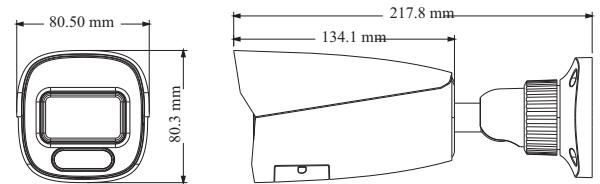

Protection Grade	IP66			
Intelligent Analytics				
Video Abnormality	Scene change detection, video blur detection, video cast detection			
Perimeter Detection	Line crossing detection (human/vehicle classification); Region intrusion/entrance/exiting detection (human/vehicle classification)			
Sound&Light Warning	Yes			
Other Events	Face detection and face capture, abandoned/missing object detection; heat map; target counting, crowd density detection			
DORI Distance				
Lens	Detect	Observe	Recognize	Identify
2.8mm	59.66m(195.73ft)	23.86m(78.28ft)	11.93m(39.14ft)	5.96m(19.55ft)
3.6mm	79.19m(259.80ft)	31.67m(103.90ft)	15.83m(51.93ft)	7.91m(25.95ft)
2.8~12mm(W)	60.09m(197.14ft)	24.03m(78.83ft)	12.01m(39.40ft)	6.00m(19.68ft)
2.8~12mm(T)	175.72m(576.50ft)	70.28m(230.57ft)	35.14m(115.28ft)	17.57m(57.64ft)
Others				
Power Supply	DC12V/PoE			
Power Consumption	< 12W			
Storage Conditions	- 30 °C ~ 65°C (-22°F~149°F), Humidity: less than 95 % (non-condensing)			
Operating Conditions	- 30 °C ~ 60 °C (-22°F~140°F), Humidity: less than 95 % (non-condensing)			
Dimensions (mm)	217.7 × 80.5 × 80.3			
Weight (net)	Approx. 0.68KG			
Installation	Ceiling mounting; wall mounting			
Certificate	CE, FCC			
Environmental Protection	Complies with Directive EU RoHS, WEEE(2012/19/EU), directive 94/62/EC and REACH(EC1907/2006)			

DIMENSIONS

AVAILABLE ACCESSORIES