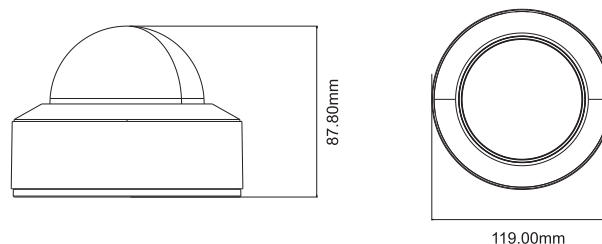

# HDC-VPD8AE1/28

8MP HD Analog IR Dome Camera

- 8MP@15fps/5MP@20fps/4mp@30fps image, high resolution, true color
- AHD / TVI / CVI / CVBS standard and lossless video output
- Up to 1700 TVL resolution
- CMOS progressive scan, perfectly capture the moving object
- Support OSD menu
- High speed, long distance and real time transmission
- Auto color to B/W at low illumination
- Support ICR switch, true day/night, WDR
- Support noise reduction function
- 10~20m IR night view distance
- IP66 & IK10 ingress protection
- Support COC
- Support 960H CVBS output

## SPECIFICATIONS

Model	HDC-VPD8AE1/28
<b>Specifications</b>	
<b>Camera</b>	
Image Sensor	1 / 2.5 "CMOS
Resolution	8MP
Image Size	3840x2160
Video Output	AHD / TVI / CVI / CVBS
Image System	PAL / NTSC
Electronic Shutter	Auto
IR Distance	10 ~ 20 m
Frame Rate	15fps
Min. Illumination	Color : 0.01 lux@F1.2, AGC ON; B/W : 0 lux with IR
Lens	3.6 mm ( 2.8 mm optional )
Lens Mount	M12
S / N Ratio	≥52dB ( AGC OFF )
Ingress Protection	IP 67 & IK10
<b>Functions</b>	
Function Control	OSD ( COC Control )
Day & Night	ICR
Digital WDR	No
3D NR	Yes
AGC	No
Auto White Balance	Yes
BLC	Yes
Defog	No
LSC	No
Saturation	Yes
Sharpness	Yes
Contrast	Yes
Smart IR	Yes
Image Setting	Yes
Defect Correction	Auto
Language	11 languages
Angle Adjustment	Pan: 0°~355°; Tilt: 0°~67°; Rotation: 0°~355°
<b>Others</b>	
Power Supply	DC12V ( ± 10% )
Power Consumption	IR OFF : < 2W; IR ON : < 4W
Working Environment	- 30 °C ~ 50 °C, 10 % ~ 90 % ( relative humidity )
Dimensions ( mm )	Φ 119 x 87.8
Weight ( net )	Approx. 0.59KG

## DIMENSIONS