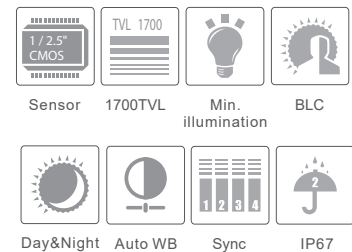

# HDC-IRD8AE5/MZ

8MP HD Analog IR Dome Camera

- 8MP@15fps/5MP@20fps/4MP@30fps high resolution, true color
- AHD / TVI / CVI standard and lossless video output
- Up to 1700 TVL resolution
- CMOS progressive scan, perfectly capture the moving object
- Motorized zoom lens
- Support OSD menu
- High speed, long distance and real time transmission
- Auto color to B / W at low illumination
- Support ICR switch, true day / night
- Support noise reduction function
- 30 ~50m IR night view distance
- IP 67
- Support COC
- Support 960H CVBS output

### SPECIFICATIONS

Model	HDC-IRD8AE5/MZ
<b>Specifications</b>	
<b>Camera</b>	
Image Sensor	1 / 2.5 "CMOS
Resolution	8MP
Image Size	3840x2160
Video Output	AHD / TVI / CVI / CVBS
Image System	PAL / NTSC
Electronic Shutter	Auto
IR Distance	30 ~ 50 m
Frame Rate	15fps
Min. Illumination	Color : 0.01 lux@F1.2, AGC ON; B/W : 0 lux with IR
Lens	2.8-12 mm, motorized zoom lens
Lens Mount	D14
S / N Ratio	≥52dB ( AGC OFF )
Ingress Protection	IP 67
<b>Functions</b>	
Function Control	OSD ( COC Control )
Day & Night	ICR
Digital WDR	No
3D NR	Yes
AGC	No
Auto White Balance	Yes
BLC	Yes
Defog	No
LSC	No
Saturation	Yes
Sharpness	Yes
Contrast	Yes
Smart IR	Yes
Image Setting	Yes
Defect Correction	Auto
Language	11 languages
Angle Adjustment	Pan: 0°~360°; Tilt: 0°~80°; Rotation: 0°~360°
<b>Others</b>	
Power Supply	DC12V ( ± 10% )
Power Consumption	IR OFF : < 2W; IR ON : < 4.5W
Working Environment	- 30 °C ~ 50 °C, 10 % ~ 90 % (relative humidity)
Dimensions ( mm )	Φ 111.5 x 99.6
Weight ( net )	Approx. 0.55KG