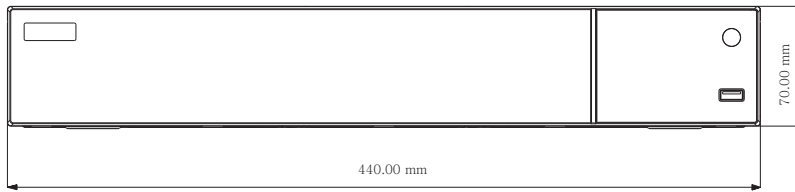

Product Dimensions (mm [inch])

www.worldyecam.com

Plainview, NY
50 Commercial St., Plainview, NY 11803
Tel: 516-870-3779

Downtown LA, CA
1113 Venice Blvd., Los Angeles, CA 90015
Tel: 213-218-2260

Miami, FL
1604 NW 84 Ave., Doral, FL 33126
Tel: 786-410-6777

College Point, NY
129-04 14th Ave., College Point, NY 11356
Tel: 718-939-2710

San Francisco, CA
41324 Christy St., San Francisco, CA 94538
Tel: 510-584-9007

Chicago, IL
873 Cambridge Dr., Elk Grove Village, IL 60007
Tel: 847-584-2227

Brooklyn, NY
9017 5th Ave., Brooklyn, NY 11209
Tel: 347-507-5533

Houston, TX
1720 Townhurst Dr., Houston, TX 77043
Tel: 430-702-0999

City of Industry, CA
525 Parriott Pl., City of Industry, CA 91745
Tel: 626-961-8999

Dallas, TX
12901 Valley Branch Ln., Farmers Branch, TX 75234
Tel: 972-996-1600