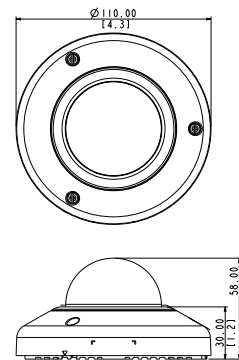

## 5MP Indoor Mini Fisheye Dome with Basic WDR, Fixed Lens

- 5 Megapixel
- Fixed Lens with f1.19mm / F2.0
- Basic WDR (74 dB)
- 15 fps at 2592 x 1944
- 180/360° Fisheye View
- Vandal Resistant (IK08)

### PHOTO INDICATION

- 1 Ethernet Port
- 2 Reset Button
- 3 Power LED
- 4 Memory Card Slot

### DIMENSION DIAGRAM

Unit: mm [inch]