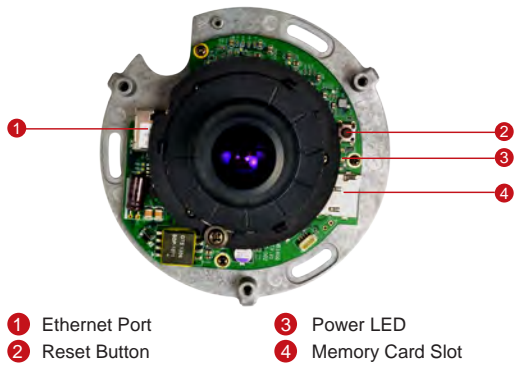

## 5MP Indoor Mini Fisheye Dome with Basic WDR, Fixed Lens

- 5 Megapixel
- Fixed Lens with f1.19mm / F2.0
- Basic WDR (74 dB)
- 15 fps at 2592 x 1944
- 180/360° Fisheye View
- Vandal Resistant (IK08)

### PHOTO INDICATION

- 1 Ethernet Port
- 2 Reset Button
- 3 Power LED
- 4 Memory Card Slot

#### • General

Power Source / Consumption	PoE Class 1 (IEEE802.3af) / 2.91 W
Weight	221 g (0.49 lb)
Dimensions (Ø x H)	110 mm x 58 mm (4.3" x 2.3")
Environmental Casing	Vandal resistant (IK08); Transparent dome cover
Mount Type	Surface, Wall, Pendant, Gang box, NPT Standard Mounts
Starting Temperature	-10°C ~ 50°C (14°F ~ 122°F)
Operating Temperature	-10°C ~ 50°C (14°F ~ 122°F)
Operating Humidity	10% ~ 85% RH
Approvals	CE (EN 55022 Class B, EN 55024), FCC (Part15 Subpart B Class B), IK08, UL (for optional PoE injector)