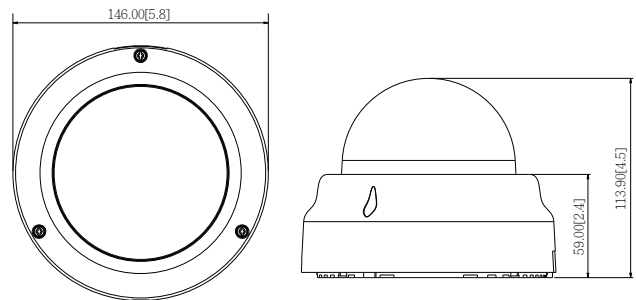

### DIMENSION DIAGRAM

Unit: mm [inch]

#### • General

Power Source / Consumption	PoE Class 2 (IEEE802.3af) / 6.49 W
Weight	538 g (1.186 lb)
Dimensions (Ø x H)	146 mm x 114 mm (5.75" x 4.5")
Environmental Casing	Vandal resistant (IK09), Transparent dome cover
Mount Type	Surface, Pendant, Wall, Corner, Pole, Flush, Gang Box
Starting Temperature	-10°C ~ 50°C (14°F ~ 122°F)
Operating Temperature	-10°C ~ 50°C (14°F ~ 122°F)
Operating Humidity	10% ~ 85% RH
Approvals	CE (EN 55022 Class B, EN 55024), FCC (Part15 Subpart B Class B), IK09