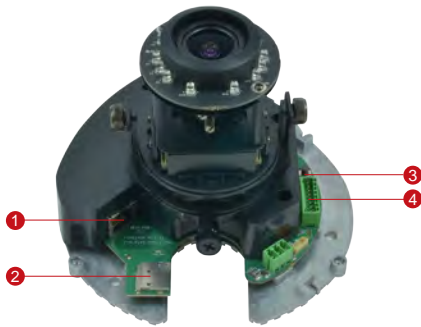

PHOTO INDICATION

- 1 Ethernet Port
- 2 Memory Card Slot
- 3 Reset Button
- 4 Digital Input / Output and Audio-In / Audio-out