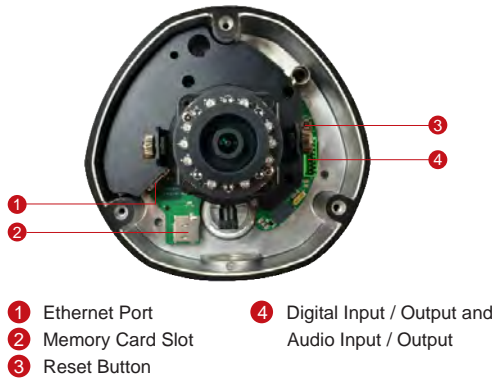

E82A

3MP Outdoor Dome with D/N, Adaptive IR, Basic WDR, Vari-focal Lens

- 3 Megapixel with 1080p
- Day and night with Adaptive IR LED
- Vari-focal Lens with f2.8~12mm / F1.4
- Basic WDR (74 dB)
- 30 fps at 1920 x 1080
- Weatherproof (IP67) and Vandal Proof (IK10)

PHOTO INDICATION

DIMENSION DIAGRAM

Unit: mm [inch]

ACCESSORY OPTIONS

Power Supply		
PPOE-0001		IEEE 802.3af PoE Injector for Class 1, 2 or 3 devices, with universal adapter

Dome Cover		
PDCX-1101		4-inch, smoke, non-vandal proof

PRODUCT SPECIFICATION

E82A

• Device

Device Type	Outdoor Dome Camera
Image Sensor	Progressive Scan CMOS
Sensor Size	1/3.2"
Effective Pixels	2592(H) X 1944(V) (5.04 MP)
Horizontal Resolution	1350 TVL
Day / Night	Yes
Superior Low Light Sensitivity	No
Minimum Illumination	Color: 0.1 lux at F1.4 (30 IRE, 2400°K); B/W: 0 lux (IR LED on)
Color to B/W Switch	ISP based switch, configurable
Mechanical IR Cut Filter	Yes
IR Sensitivity Range	700~1100nm
IR LED	Adaptive IR LED x 15 (850nm)
IR Working Distance	30 m (0 lux, 30 IRE, Gain 255, Auto shutter mode)
Electronic Shutter	1/5 ~ 1/2,000 sec (manual mode); 1/5 ~ 1/10,000 sec (auto mode)
S/N Ratio	52 dB

• Interface

Digital Input	1, Terminal block
Digital Output	1, Terminal block
Local Storage	MicroSDHC/MicroSDXC memory card slot (card not included)

• General

Power Source / Consumption	PoE Class 2 (IEEE802.3af) / 6.49 W (IR on)
Weight	1032 g (2.275 lb)
Dimensions (Ø x H)	150mm x 117mm (5.9" x 4.6")
Environmental Casing	Weatherproof (IP67 rated); Vandal proof (IK10 rated); Transparent dome cover
Mount Type	Surface, Pendant, Wall, Corner, Pole, Flush, Gang box
Starting Temperature	-20°C ~ 50°C (-4°F ~ 122°F)
Operating Temperature	-40°C ~ 50°C (-40°F ~ 122°F)
Operating Humidity	10% ~ 85% RH
Approvals	CE (EN 55022 Class B, EN 55024), FCC (Part15 Subpart B Class B), IK10, IP67, NEMA 4X, UL (for optional PoE injector)