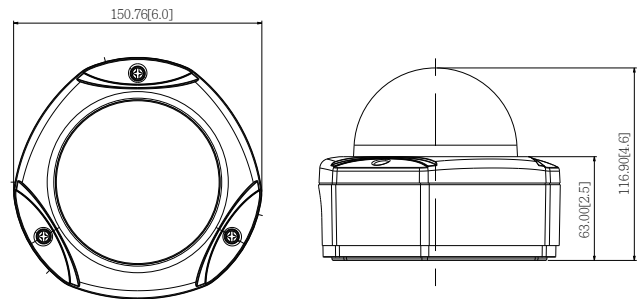

PHOTO INDICATION

DIMENSION DIAGRAM

Unit: mm [inch]

ACCESSORY OPTIONS

Power Supply		
PPOE-0001		IEEE 802.3af PoE Injector for Class 1, 2 or 3 devices, with universal adapter

Dome Cover		
PDCX-1101		4-inch, smoke, non-vandal proof

PRODUCT SPECIFICATION

E82A

• Device

Device Type	Outdoor Dome Camera
Image Sensor	Progressive Scan CMOS
Sensor Size	1/3.2"
Effective Pixels	2592(H) X 1944(V) (5.04 MP)
Horizontal Resolution	1350 TVL
Day / Night	Yes
Superior Low Light Sensitivity	No
Minimum Illumination	Color: 0.1 lux at F1.4 (30 IRE, 2400°K); B/W: 0 lux (IR LED on)
Color to B/W Switch	ISP based switch, configurable
Mechanical IR Cut Filter	Yes
IR Sensitivity Range	700~1100nm
IR LED	Adaptive IR LED x 15 (850nm)
IR Working Distance	30 m (0 lux, 30 IRE, Gain 255, Auto shutter mode)
Electronic Shutter	1/5 ~ 1/2,000 sec (manual mode); 1/5 ~ 1/10,000 sec (auto mode)
S/N Ratio	52 dB

• Interface

Digital Input	1, Terminal block
Digital Output	1, Terminal block
Local Storage	MicroSDHC/MicroSDXC memory card slot (card not included)

• General

Power Source / Consumption	PoE Class 2 (IEEE802.3af) / 6.49 W (IR on)
Weight	1032 g (2.275 lb)
Dimensions (Ø x H)	150mm x 117mm (5.9" x 4.6")
Environmental Casing	Weatherproof (IP67 rated); Vandal proof (IK10 rated); Transparent dome cover
Mount Type	Surface, Pendant, Wall, Corner, Pole, Flush, Gang box
Starting Temperature	-20°C ~ 50°C (-4°F ~ 122°F)
Operating Temperature	-40°C ~ 50°C (-40°F ~ 122°F)
Operating Humidity	10% ~ 85% RH
Approvals	CE (EN 55022 Class B, EN 55024), FCC (Part15 Subpart B Class B), IK10, IP67, NEMA 4X, UL (for optional PoE injector)