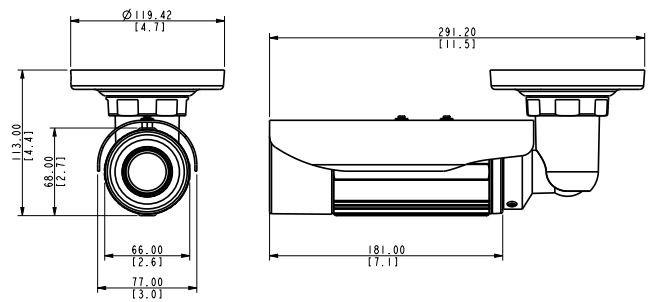

PHOTO INDICATION

DIMENSION DIAGRAM

Unit: mm [inch]

ACCESSORY OPTIONS

Power Supply		
PPOE-0001		IEEE 802.3af PoE Injector for Class 1, 2 or 3 devices, with universal adapter

Popular Mounting Solutions		
Pole	PMAX-0504	
Gang Box	PMAX-0806	

* For more mounting solutions, please refer to Project Planner on www.acti.com

PRODUCT SPECIFICATION

E46A

• Device

Device Type	Bullet Camera
Image Sensor	Progressive Scan CMOS
Sensor Size	1/3"
Effective Pixels	2048 (H) x 1536 (V) (3.15 MP)
Horizontal Resolution	1250 TVL
Day / Night	Yes
Low Light Sensitivity	Standard
Minimum Illumination	Color: 0.1 lux at F1.4 (30 IRE, 2400°K); B/W: 0 lux (IR LED on)
Color to B/W Switch	ISP based switch, configurable
Mechanical IR Cut Filter	Yes
IR Sensitivity Range	700~1100nm
IR LED	Adaptive IR LED x 15 (850 nm)
IR Working Distance	30 m (0 lux, 30 IRE, Gain 255, Auto shutter mode)
Electronic Shutter	1/5 ~ 1/2,000 sec (manual mode); 1/5 ~ 1/10,000 sec (auto mode)
S/N Ratio	52 dB

• Interface

Digital input	1, Cable without connector
Digital Output	1, Cable without connector
Local Storage	MicroSDHC/MicroSDXC memory card slot (card not included)

• General

Power Source / Consumption	PoE Class 2 (IEEE802.3af) / 5.76 W (IR on)
Weight	1007 g (2.22 lb)
Dimensions (Ø x L)	77 mm x 291 mm (3" x 11.4")
Bundled Accessories	Integrated bracket
Environmental Casing	Weatherproof (IP68 rated); Vandal proof metal casing (IK10)
Mount Type	Wall, Ceiling, Pole, Gang box
Starting Temperature	-20 °C ~ 50 °C (-4 °F ~ 122 °F)
Operating Temperature	-40 °C ~ 50 °C (-40 °F ~ 122 °F)
Operating Humidity	10% ~ 85% RH
Approvals	CE (EN 55022 Class B, EN 55024), FCC (Part15 Subpart B Class B), IP68, NEMA 4X, IK10 (metal casing); UL (for optional PoE injector)