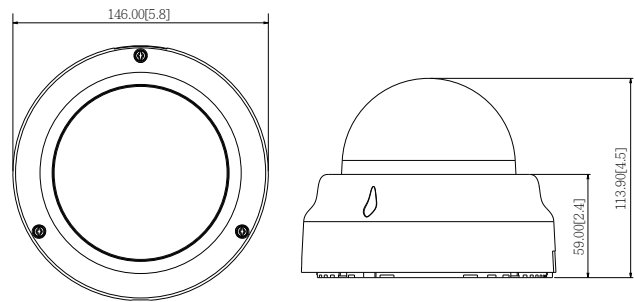

PHOTO INDICATION

- 1 Ethernet Port
- 2 Memory Card Slot
- 3 Reset Button
- 4 Digital Input/Output and Audio-In / Audio-out

DIMENSION DIAGRAM

Unit: mm [inch]

ACCESSORY OPTIONS

Dome Cover		
PDCX-1101		4-inch, smoked, vandal proof (IK10)

* For more mounting solutions, please refer to Project Planner on www.acti.com

PRODUCT SPECIFICATION

D65A

• Device

Device Type	Indoor Dome Camera
Image Sensor	Progressive Scan CMOS
Sensor Size	1/3.2"
Effective Pixels	2048 (H) x 1536 (V) (3.15MP)
Horizontal Resolution	1350 TVL
Day / Night	Yes
Low Light Sensitivity	Standard
Minimum Illumination	Color: 0.1 lux at F1.4 (30 IRE, 2400°K); B/W: 0 lux (IR LED on)
Color to B/W Switch	ISP based switch, configurable
Mechanical IR Cut Filter	Yes
IR Sensitivity Range	700~1100nm
IR LED	Adaptive IR LED x 15 (850nm)
IR Working Distance	30 m (0 lux, 30 IRE, Gain 255 auto shutter mode)
Electronic Shutter	1/5 ~ 1/2,000 sec (manual mode); 1/5 ~ 1/10,000 sec (auto mode)
S/N Ratio	52 dB

• Interface

Digital Input	1, Terminal block
Digital Output	1, Terminal block
Local Storage	MicroSDHC/MicroSDXC memory card slot (card not included)

• General

Power Source / Consumption	PoE Class 2 (IEEE802.3af) / 6.49 W (IR on)
Weight	538g (1.186 lb)
Dimensions (Ø x H)	146 mm x 114 mm (5.75" x 4.5")
Environmental Casing	Vandal resistant (IK09 rated); Transparent dome cover
Mount Type	Surface, Pendant, Wall, Corner, Pole, Flush, Gang box
Starting Temperature	-10°C ~ 50°C (14°F ~ 122°F)
Operating Temperature	-10°C ~ 50°C (14°F ~ 122°F)
Operating Humidity	10% ~ 85% RH
Approvals	CE (EN 55022 Class B, EN 55024), FCC (Part15 Subpart B Class B), IK09, UL (for optional PoE injector)