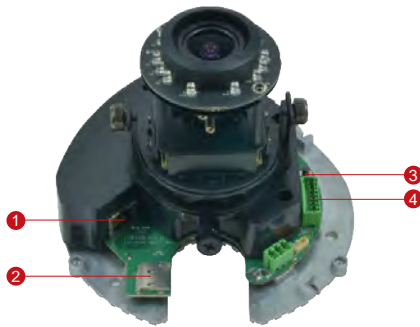

D65A

3MP Indoor Dome with D/N, Adaptive IR, Vari-focal Lens

- 3 Megapixel with 1080p
- Day & Night with Adaptive IR LED
- Vari-focal Lens with f2.8-12mm/ F1.4
- 30 fps at 1920 x 1080
- Vandal Resistant (IK09)

PHOTO INDICATION

- 1 Ethernet Port
- 2 Memory Card Slot
- 3 Reset Button
- 4 Digital Input/Output and Audio-In / Audio-out

DIMENSION DIAGRAM

Unit: mm [inch]

ACCESSORY OPTIONS

Dome Cover		
PDCX-1101		4-inch, smoked, vandal proof (IK10)

* For more mounting solutions, please refer to Project Planner on www.acti.com

PRODUCT SPECIFICATION

D65A

• Device

Device Type	Indoor Dome Camera
Image Sensor	Progressive Scan CMOS
Sensor Size	1/3.2"
Effective Pixels	2048 (H) x 1536 (V) (3.15MP)
Horizontal Resolution	1350 TVL
Day / Night	Yes
Low Light Sensitivity	Standard
Minimum Illumination	Color: 0.1 lux at F1.4 (30 IRE, 2400°K); B/W: 0 lux (IR LED on)
Color to B/W Switch	ISP based switch, configurable
Mechanical IR Cut Filter	Yes
IR Sensitivity Range	700~1100nm
IR LED	Adaptive IR LED x 15 (850nm)
IR Working Distance	30 m (0 lux, 30 IRE, Gain 255 auto shutter mode)
Electronic Shutter	1/5 ~ 1/2,000 sec (manual mode); 1/5 ~ 1/10,000 sec (auto mode)
S/N Ratio	52 dB

• Interface

Digital Input	1, Terminal block
Digital Output	1, Terminal block
Local Storage	MicroSDHC/MicroSDXC memory card slot (card not included)

• General

Power Source / Consumption	PoE Class 2 (IEEE802.3af) / 6.49 W (IR on)
Weight	538g (1.186 lb)
Dimensions (Ø x H)	146 mm x 114 mm (5.75" x 4.5")
Environmental Casing	Vandal resistant (IK09 rated); Transparent dome cover
Mount Type	Surface, Pendant, Wall, Corner, Pole, Flush, Gang box
Starting Temperature	-10°C ~ 50°C (14°F ~ 122°F)
Operating Temperature	-10°C ~ 50°C (14°F ~ 122°F)
Operating Humidity	10% ~ 85% RH
Approvals	CE (EN 55022 Class B, EN 55024), FCC (Part15 Subpart B Class B), IK09, UL (for optional PoE injector)