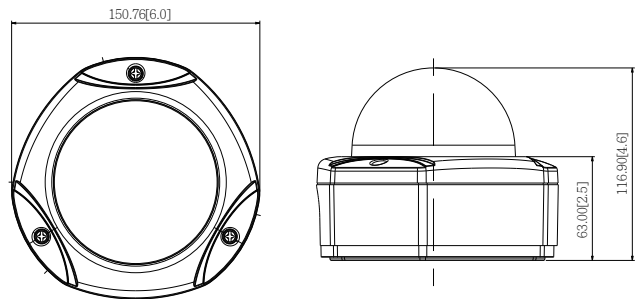

PHOTO INDICATION

DIMENSION DIAGRAM

Unit: mm [inch]

ACCESSORY OPTIONS

Power Supply		
PPOE-0001		IEEE 802.3af PoE Injector for Class 1, 2 or 3 devices, with universal adapter

Dome Cover		
PDCX-1101		4-inch, smoke, non-vandal proof

PRODUCT SPECIFICATION**E83A****• Device**

Device Type	Outdoor Dome Camera
Image Sensor	Progressive Scan CMOS
Sensor Size	1/3.2"
Effective Pixels	2592(H) X 1944(V) (5.04 MP)
Horizontal Resolution	1350 TVL
Day / Night	Yes
Low Light Sensitivity	Standard
Minimum Illumination	Color: 0.1 lux at F1.4 (30 IRE, 2400°K); B/W: 0 lux (IR LED on)
Color to B/W Switch	ISP based switch, configurable
Mechanical IR Cut Filter	Yes
IR Sensitivity Range	700~1100nm
IR LED	Adaptive IR LED x 15 (850nm)
IR Working Distance	30 m (0 lux, 30 IRE, Gain 255, Auto shutter mode)
Electronic Shutter	1/5 ~ 1/2,000 sec (manual mode); 1/5 ~ 1/10,000 sec (auto mode)
S/N Ratio	52 dB

• Interface

Digital Input	1, Terminal block
Digital Output	1, Terminal block
Local Storage	MicroSDHC/MicroSDXC memory card slot (card not included)

• General

Power Source / Consumption	PoE Class 2 (IEEE802.3af) / 6.49 W (IR on)
Weight	1032 g (2.275 lb)
Dimensions (Ø x H)	150mm x 116mm (5.9" x 4.6")
Environmental Casing	Weatherproof (IP67 rated); Vandal proof (IK10 rated); Transparent dome cover
Mount Type	Surface, Pendant, Wall, Corner, Pole, Flush, Gang box
Starting Temperature	-20°C ~ 50°C (-4°F ~ 122°F)
Operating Temperature	-40°C ~ 50°C (-40°F ~ 122°F)
Operating Humidity	10% ~ 85% RH
Approvals	CE (EN 55022 Class B, EN 55024), FCC (Part15 Subpart B Class B), IK10, IP67, NEMA 4X, UL (for optional PoE injector)