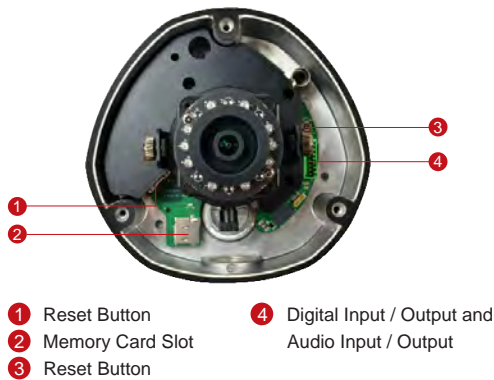

E83A

5MP Outdoor Dome with D/N, Adaptive IR, Basic WDR, Vari-focal Lens

- 5 Megapixel with 1080p
- Day and night with Adaptive IR LED
- Vari-focal Lens with f2.8~12mm / F1.4
- Basic WDR (74 dB)
- 30 fps at 1920 x 1080
- Weatherproof (IP67) and Vandal Proof (IK10)

PHOTO INDICATION

DIMENSION DIAGRAM

Unit: mm [inch]

ACCESSORY OPTIONS

Power Supply		
PPOE-0001		IEEE 802.3af PoE Injector for Class 1, 2 or 3 devices, with universal adapter

Dome Cover		
PDCX-1101		4-inch, smoke, non-vandal proof

PRODUCT SPECIFICATION**E83A****• Device**

Device Type	Outdoor Dome Camera
Image Sensor	Progressive Scan CMOS
Sensor Size	1/3.2"
Effective Pixels	2592(H) X 1944(V) (5.04 MP)
Horizontal Resolution	1350 TVL
Day / Night	Yes
Low Light Sensitivity	Standard
Minimum Illumination	Color: 0.1 lux at F1.4 (30 IRE, 2400°K); B/W: 0 lux (IR LED on)
Color to B/W Switch	ISP based switch, configurable
Mechanical IR Cut Filter	Yes
IR Sensitivity Range	700~1100nm
IR LED	Adaptive IR LED x 15 (850nm)
IR Working Distance	30 m (0 lux, 30 IRE, Gain 255, Auto shutter mode)
Electronic Shutter	1/5 ~ 1/2,000 sec (manual mode); 1/5 ~ 1/10,000 sec (auto mode)
S/N Ratio	52 dB

• Interface

Digital Input	1, Terminal block
Digital Output	1, Terminal block
Local Storage	MicroSDHC/MicroSDXC memory card slot (card not included)

• General

Power Source / Consumption	PoE Class 2 (IEEE802.3af) / 6.49 W (IR on)
Weight	1032 g (2.275 lb)
Dimensions (Ø x H)	150mm x 116mm (5.9" x 4.6")
Environmental Casing	Weatherproof (IP67 rated); Vandal proof (IK10 rated); Transparent dome cover
Mount Type	Surface, Pendant, Wall, Corner, Pole, Flush, Gang box
Starting Temperature	-20°C ~ 50°C (-4°F ~ 122°F)
Operating Temperature	-40°C ~ 50°C (-40°F ~ 122°F)
Operating Humidity	10% ~ 85% RH
Approvals	CE (EN 55022 Class B, EN 55024), FCC (Part15 Subpart B Class B), IK10, IP67, NEMA 4X, UL (for optional PoE injector)