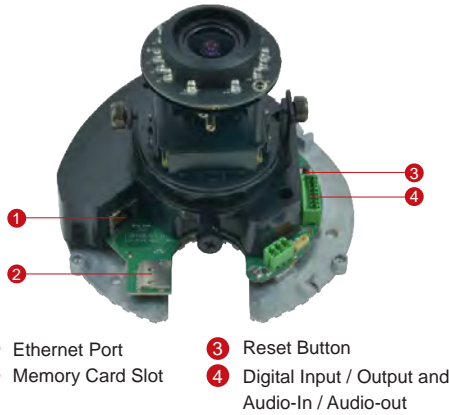

E62A

3MP Indoor Dome with D/N, Adaptive IR, Basic WDR, Vari-focal Lens

- 3 Megapixel with 1080p
- Day & Night with Adaptive IR LED
- Vari-focal Lens with f2.8-12mm / F1.4
- Basic WDR (74 dB)
- 30 fps at 1920 x 1080
- Vandal Resistant (IK09)

PHOTO INDICATION

- 1 Ethernet Port
- 2 Memory Card Slot
- 3 Reset Button
- 4 Digital Input / Output and Audio-In / Audio-out

DIMENSION DIAGRAM

Unit: mm [inch]

ACCESSORY OPTIONS

Dome Cover		
PDCX-1101		4-inch, smoke, vandal proof

* For more mounting solutions, please refer to Project Planner on www.acti.com

PRODUCT SPECIFICATION

E62A

• Device

Device Type	Indoor Dome Camera
Image Sensor	Progressive Scan CMOS
Sensor Size	1/3.2"
Effective Pixels	2592 (H) x 1944 (V) (5.04 MP)
Day / Night	Yes
Low Light Sensitivity	Standard
Minimum Illumination	Color: 0.1 lux at F1.4 (30 IRE, 2400°K); B/W: 0 lux (IR LED on)
Color to B/W Switch	ISP based switch, configurable
Mechanical IR Cut Filter	Yes
IR Sensitivity Range	700~1100nm
IR LED	Adaptive IR LED x 15 (850nm)
IR Working Distance	30 m (0 lux, 30 IRE, Gain 255, Auto shutter mode)
Electronic Shutter	1/5 ~ 1/2,000 sec (manual mode); 1/5 ~ 1/10,000 sec (auto mode)
TV Lines	1350
S/N Ratio	52 dB

• Interface

Digital Input	1, Terminal block
Digital Output	1, Terminal block
Local Storage	MicroSDHC/MicroSDXC memory card slot (card not included)

• General

Power Source / Consumption	PoE Class 2 (IEEE802.3af) / 6.49 W (IR on)
Weight	538g (1.186 lb)
Dimensions (Ø x H)	146 mm x 114 mm (5.75" x 4.5")
Environmental Casing	Vandal Resistant (IK09 rated); Transparent dome cover
Mount Type	Surface, Pendant, Wall, Corner, Pole, Flush, Gang Box
Starting Temperature	-10°C ~ 50°C (14°F ~ 122°F)
Operating Temperature	-10°C ~ 50°C (14°F ~ 122°F)
Operating Humidity	10% ~ 85% RH
Approvals	CE (EN 55022 Class B, EN 55024), FCC (Part15 Subpart B Class B), IK09, UL (for optional PoE injector)