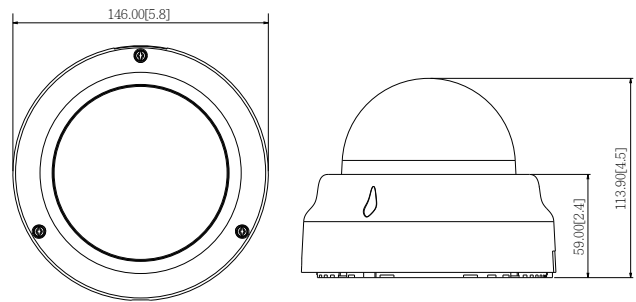

PHOTO INDICATION

- 1 Ethernet Port
- 2 Memory Card Slot
- 3 Reset Button
- 4 Digital Input / Output and Audio-In / Audio-out

DIMENSION DIAGRAM

Unit: mm [inch]

ACCESSORY OPTIONS

Dome Cover		
PDCX-1101		4-inch, smoke, vandal proof

• Interface

Digital Input	1, Terminal block
Digital Output	1, Terminal block
Local Storage	MicroSDHC/MicroSDXC memory card slot (card not included)

• General

Power Source / Consumption	PoE Class 2 (IEEE802.3af) / 6.49 W (IR on)
Weight	538g (1.186 lb)
Dimensions (Ø x H)	146 mm x 114 mm (5.75" x 4.5")
Environmental Casing	Vandal Resistant (IK09 rated); Transparent dome cover
Mount Type	Surface, Pendant, Wall, Corner, Pole, Flush, Gang Box
Starting Temperature	-10°C ~ 50°C (14°F ~ 122°F)
Operating Temperature	-10°C ~ 50°C (14°F ~ 122°F)
Operating Humidity	10% ~ 85% RH
Approvals	CE (EN 55022 Class B, EN 55024), FCC (Part15 Subpart B Class B), IK09, UL (for optional PoE injector)