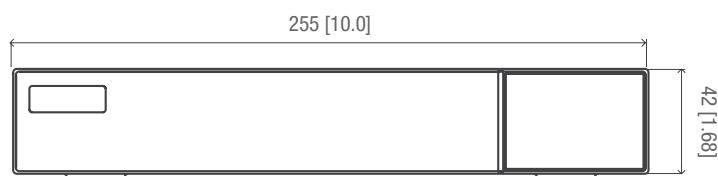

Display	
Interface	1 HDMI, 1 VGA
Resolution	HDMI: 1920 × 1080, 1280 × 1024, 1024 × 768 VGA: 1920 × 1080, 1280 × 1024, 1024 × 768
Multi-screen Display	1/4/6/8/9/13/16/25

Network	
Network Protocol	TCP / IP, PPPoE, DHCP, DNS, DDNS, UPnP, HTTP, HTTPS, NTP, SMTP

Interface	1 RJ-45 port (10/100 Mbps)
Incoming Bandwidth	32 Mbps
Outgoing Bandwidth	80 Mbps
Max. User Access	10 users
OS	iOS, Andriod

Alarm	
Mode	Manual, motion, exception, smart event
Alarm input	N/A
Relay Output	N/A

Playback and Backup	
Playback	16 CH
Search	Time Slice / Time / Event / Tag Search
Smart Search	Highlight colors to display the camera record in a certain period of time, different colors refer to different record events
Playback Function	Play, pause, FF, FB, digital zoom, etc.
Backup Mode	USB Device / Network

Storage	
Internal HDD	1 SATA port, up to 10TB capacity
eSATA	N/A

Auxiliary Interface	
USB	2 × USB 2.0
RS232	N/A
RS485	1 Port (Half-duplex)

General	
Power Supply	12 V DC / 3 A
Power Consumption	< 10 W (without HDD)
Operating Conditions	-10°C ~ +50°C (+14°F ~ +122°F), < 90% RH
Dimensions	255 mm × 234 mm × 42 mm (10.0" × 9.2" × 1.65")
Certifications	CE, FCC
Environmental Protection	Comply with Directive EU RoHS, WEEE, REACH

Product Dimensions (mm [inch])