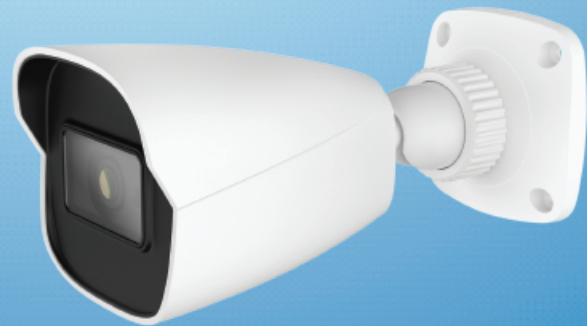

IP-5IR8S31/28

8MP IR Water-proof Bullet
Network Camera

- 8MP (3840 x 2160) H.265 coding
- Max. resolution: 3840 x 2160
- ICR auto switch, true day/night, ROI coding
- 3D DNR, WDR, HLC, BLC, defog
- 20~30m IR night view distance
- DC 12V/PoE power supply
- P2P function optional
- IP67 ingress protection
- Support 3 streams
- Support mobile surveillance by smart phones with iOS or Android OS
- Intelligent analytics