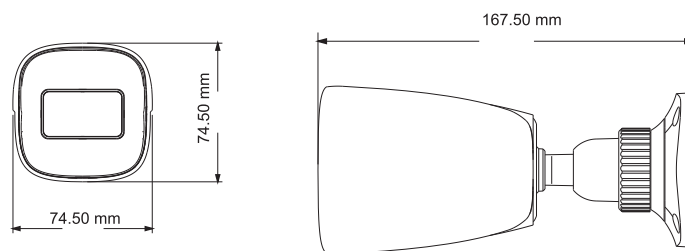

Others

Power Supply	DC12V/PoE
Power Consumption	< 6.5W
Operating Environment	- 30 °C ~ 60 °C (-22°F~140°F) Humidity: less than 95 % (non-condensing)
Dimensions (mm)	167.5 × 74.5 × 167.5
Weight (net)	Approx. 0.44KG
Installation	Ceiling mounting; Wall mounting

DIMENSIONS