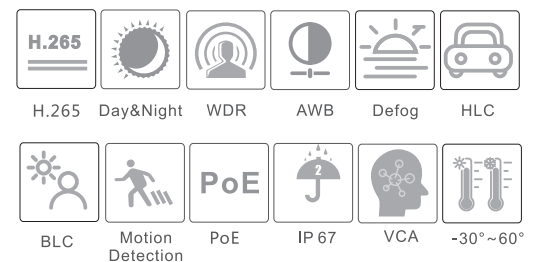

SPECIFICATIONS

Specifications	Model	IP-5IR8S31/28
Camera		
Image Sensor		1 / 3 "CMOS
Image Size		3840 × 2160
Electronic Shutter		1 / 25 s ~ 1 / 100000 s
Iris Type		Fixed Iris
Min. Illumination		0.11 lux @F2.2, AGC ON; 0 lux with IR 0.032 lux @ F1.2, AGC ON; 0 lux with IR
Lens		2.8 mm @F2.0, (fixed lens), horizontal field of view: 112° 3.6 mm @F2.2, (fixed lens), horizontal field of view: 89°
Lens Mount		M12
Wide Dynamic Range		Digital WDR
BLC		Yes
HLC		Yes
Defog		Yes
Digital NR		3D DNR
Angle Adjustment		Pan: 0°~360°; Tilt:0°~80°; Rotation: 0°~360°
Image		
Video Compression		H.265 / H.264
H.264 Compression Standard		Baseline Profile/Main Profile/High Profile
Resolution		8MP (3840 × 2160), 6MP (3072 × 2048), 5MP (2592 × 1944), 720P (1280 × 720), D1, CIF, 480 × 240
Main Stream		8MP/ 6MP/ 5MP(1~20fps)
Sub Stream		720P/D1/CIF(1~20fps)
Third Stream		D1/CIF/480x240(1~20fps)
Bit Rate		64 Kbps ~ 8 Mbps
Bit Rate Type		VBR / CBR
Audio Compression		G711A / U
Image Settings		ROI, Saturation, Brightness, Chroma, Contrast, Wide Dynamic, Sharpen, NR, etc. adjustable through client software or web browser
ROI		Each ROI to be configured separately
Interfaces		
Network		RJ45
Video Output		No
Audio		1CH audio input
Storage		Built-in micro SD card slot; up to 128GB
Hardware Reset		Yes
Functions		
Remote Monitoring		Web browsing, CMS remote control
Online Connection		Support simultaneous monitoring for up to 3 users; Support multi-stream real time transmission
Network Protocol		UDP, IPv4, IPv6, DHCP, NTP, RTSP, PPPoE, DDNS, SMTP, FTP, 802.1x, UPnP, HTTP, HTTPS, QoS
Interface Protocol		ONVIF
Storage		Network remote storage, micro SD card storage
Smart Alarm		Motion detection, SD card error, SD card full
Intelligent Analytics		Region intrusion detection, scene change detection, object removal detection and line crossing detection
General Function		Watermark, IP address filtering, video mask, heartbeat, illegal login lock
PoE		Yes
IR Distance		20 ~ 30 m
Ingress Protection		IP 67