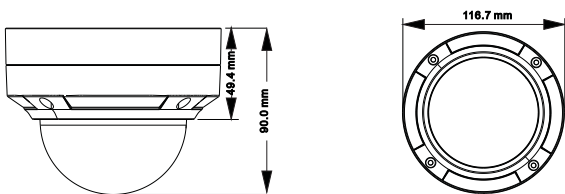

Dimensions