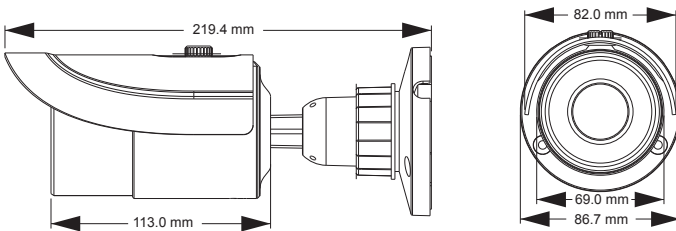

Dimensions

Available Accessories

Specifications

| Specifications | Model | VIC-8SB3 |
|----------------------------|-------|--|
| Camera | | |
| Image Sensor | | 1 / 3 "CMOS |
| Image Size | | 2688 × 1520 |
| Electronic Shutter | | 1 / 25 s ~ 1 / 100000 s |
| Auto Iris | | Fixed Iris |
| Min. Illumination | | 0.05 lux @F1.2, AGC ON; 0 lux with IR |
| Lens | | 3.6 mm @F1.6, angle of view: 72° (6 mm optional) |
| Lens Mount | | M12 |
| Day & Night | | ICR |
| Wide Dynamic Range | | 120dB |
| BLC | | Yes |
| HLC | | Yes |
| Defogging | | Yes |
| Digital NR | | 2D / 3D DNR |
| Angle Adjustment | | Pan : 0°~240°, Tilt : 0°~68°, Rotation : 0°~220° |
| Image | | |
| Video Compression | | H.265 / H.264 / MJPEG |
| H.265 Compression Standard | | Main Profile @Leve4.1 High Tier |
| Resolution | | 4MP (2592×1520), 2K (2560×1440), 3MP (2304×1296), 1080P (1920×1080), 720P (1280×720), D1, CIF, 480×240 |
| Main Stream | | 60Hz : 4MP (1 ~ 30fps) / 2K (1 ~ 30fps) / 3MP (1 ~ 30fps) / 1080P (1 ~ 30fps) / 720P (1 ~ 30fps) 50Hz : 4MP (1 ~ 25fps) / 2K (1 ~ 25fps) / 3MP (1 ~ 25fps) / 1080P (1 ~ 25fps) / 720P (1 ~ 25fps) |
| Bit Rate | | 64 Kbps ~ 10 Mbps |
| Encode Mode | | VBR / CBR |
| Quality | | Five levels under VBR; Freely adjustable under CBR |
| Image Settings | | ROI, Saturation, Brightness, Chroma, Contrast, Wide Dynamic, Sharpen, NR, etc. adjustable through client software or web browser |
| Audio Compression | | G711A / U |
| ROI | | Each ROI to be configured separately |
| Interfaces | | |
| Network | | RJ45 |
| Audio | | MIC IN × 1 |
| Video Output | | CVBS video output (BNC × 1) |
| Functions | | |
| Remote Monitoring | | IE browsing, CMS remote control |
| Online Connection | | Support simultaneous monitoring for up to 10 users; Support multi-stream real time transmission |
| Network Protocol | | TCP / IP, UDP, DHCP, NTP, RTSP, PPPoE, DDNS, SMTP, FTP |
| Interface Protocol | | ONVIF, GB-T/28181-2011 |
| Storage | | Network remote storage |
| Smart Alarm | | Motion alarm |
| PoE | | Yes |
| IR Distance | | 10 ~ 20m |
| Water-proof | | IP66 |
| Others | | |
| Power Supply | | DC12V / PoE |
| Power Consumption | | < 2.5W |
| IR Consumption ON | | < 4W |
| Operating Environment | | - 20 °C ~ 50 °C, 10 % ~ 90 % humidity |
| Dimensions (mm) | | Φ116 × 91 |
| Weight (net) | | 605g |
| Installation | | Pendent mounting (Wall mounting available with the junction box and bracket) |