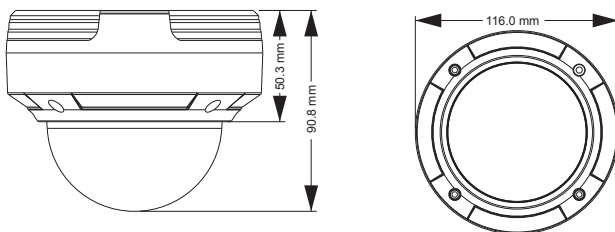

Dimensions