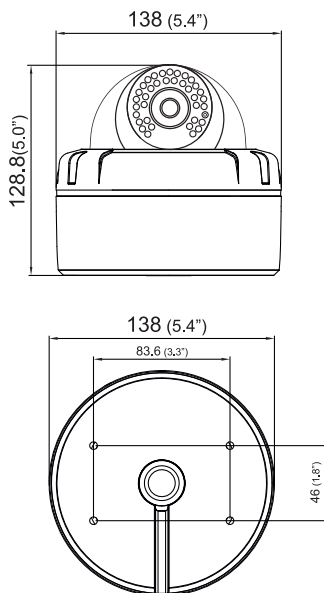

ALL-IN-ONE

1080P | **2.8-12** | **Day&Night**
MM | **ICR**

Features

- 1080P real time image, high resolution, true color
- ALL-IN-ONE(HD TVI/EX SDI/HD SDI/ANALOG)
- TRUE WDR
- High speed, long distance, real time transmission
- Auto color to B / W at low illumination
- Support ICR switch, true day / night
- Support noise reduction function
- 2.8-12mm 36 IR 95FT
- DC 12V / AC 24V
- IP68

Dimensions

Specifications

DESCRIPTION	NTSC	PAL
IMAGE SENSOR	1/2.9" 2.4MEGAPIXEL SONY EXMOR CMOS	
EFFECTIVE PIXEL	1920 (H) × 1080 (V) = 2.4M	
SCANNING SYSTEM	PROGRESSIVE	
SYNCHRONIZATION	INTERNAL	
HORIZONTAL RESOLUTION	1080P	
VIDEO OUTPUT	HD-TVI, EX-SDI/HD-SDI, CVBS (OSD SELECTABLE)	
S/N (Y SIGNAL)	MORE THAN 52dB	
MIN. ILLUMINATION	0.02Lux (SENS-UP X32)	
IRIS ADJUSTMENT	ALC / ELC	
LENS	2.8~12mm MP DC AUTO IRIS VARIFOCAL LENS (ICR)	
ELECTRONIC SHUTTER	AUTO (1/30~1/60,000)	AUTO (1/25~1/60,000) FLK
OSD LANGUAGE	ENG / CHN / CHN[S] / JPN / KOR	
BACKLIGHT COMPENSATION	OFF / HLC / BLC / WDR	
DAY & NIGHT	COLOR / BW / EXTERN / AUTO	
WDR	OFF / LOW / MIDDLE / HIGH	
AUTO GAIN CONTROL	LEVEL (0~20) ADJUSTMENT	
WHITE BALANCE	AUTO / AUTODEXT / PRESET / MANUAL	
PRIVACY MASKING	ON / OFF (PROGRAMMABLE 16 ZONES)	
DNR	OFF / LOW / MIDDLE / HIGH	
SMART IR (ANTI-SAT)	ANTI-SET (0~20) ADJUSTMENT	
LSC	ON / OFF	
GAMMA	0.45 / 0.5 / 0.55 / 0.6 / 0.65	
DEFOG	ON / OFF	
DIGITAL ZOOM	ON / OFF (X1 ~ X8.0)	
DEAD PIXEL COMPENSATION	LIVE DPC / DPC SET	
SENS-UP	OFF / X2~X32	
MOTION	4 AREA	
DIGITAL EFFECT	OFF / V-FLIP / MIRROR / ROTATE	
COMMUNICATION	DC12V (VAC-8SVW21)	DC 12V / AC 24V (VAC-8SVW21A, VAC-8SVW21M)
IR LED	36 PCS (95ft)	
INPUT VOLTAGE	DC 12V / AC 24V DUAL VOLTAGE	
POWER CONSUMPTION	DC IR OFF : 200mA (MAX) / DC IR ON : 450mA (MAX) AC IR OFF : 190mA (MAX) / AC IR ON : 350mA (MAX)	
OPERATING TEMP. / HUM.	-22°F ~ 140°F / MAX 90% RH	
STORAGE TEMP. / HUM.	-20°C ~ +60°C / MAX 90% RH	