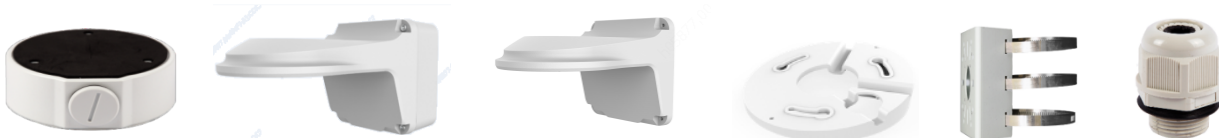

Accessories