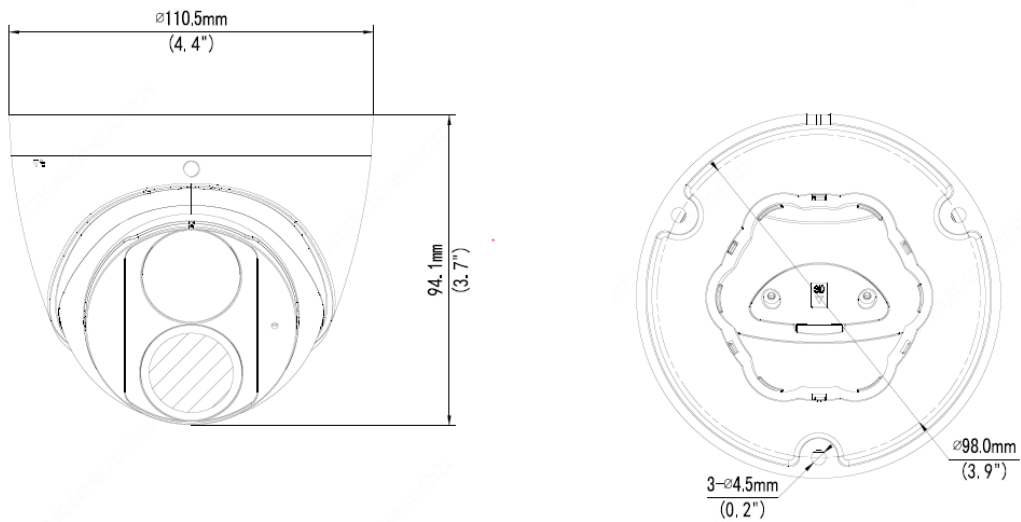

## Specifications

UN-IPC3618SB-ADF28KM-IO					
Camera					
Sensor	1/2.7", 8.0 megapixel, progressive scan, CMOS				
Lens	2.8mm@F2.0			4.0mm@F2.0	
DORI Distance	Lens (mm)	Detect (m)	Observe (m)	Recognize (m)	Identify (m)
	2.8	84.0	33.6	16.8	8.4
	4.0	120.0	48.0	24.0	12.0
Angle of View (H)	112.4°			86.5°	
Angle of View (V)	60.1°			44.1°	

Certifications	
Certifications	CE: EN 60950-1 UL: UL60950-1 FCC: FCC Part 15
General	
Power	DC 12V±25%, PoE (IEEE 802.3af) Power consumption: Max 5.0W
Dimensions (L x W x H)	Φ110.5 x 94.1mm (Φ4.4" x 3.7")
Net Weight	0.44kg (0.97lb)
Material	Metal
Working Environment	-30°C ~ 60°C (-22°F ~ 140°F), Humidity: ≤95% RH (non-condensing)
Storage Environment	-30°C ~ 60°C (-22°F ~ 140°F), Humidity: ≤95% RH (non-condensing)
Surge Protection	2KV
Ingress Protection	IP67
Reset Button	N/A

## Dimensions