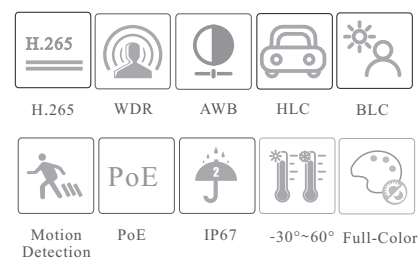

### 4MP Full-Color Turret Network Camera

- H.265/H.264/MJPEG coding
- Max. resolution: 2560 × 1440
- 20~ 30m white light view distance
- 24/7 full color imaging
- 3D DNR, HWDR, HLC and BLC
- ROI coding
- Built-in micro SD card slot, up to 256GB
- DC12V/PoE power supply
- IP67 ingress protection
- Support three streams
- Support mobile surveillance by smart phones with iOS and Android OS
- Intelligent Analytics