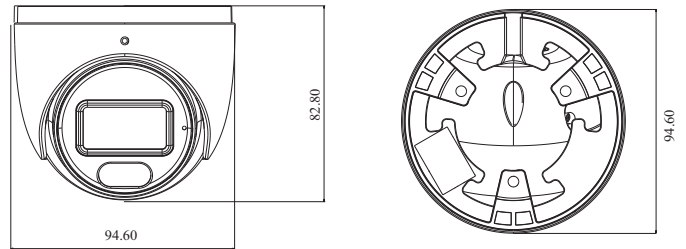

## DORI Distance

Lens	Detect	Observe	Recognize	Identify
2.8mm	57.76m(189.50ft)	23.11m(75.82ft)	11.55m(37.89ft)	5.78m(18.96ft)
3.6mm	71.28m(233.85ft)	28.51m(93.53ft)	14.26m(46.78ft)	7.13m(23.39ft)
<b>Others</b>				
Power Supply	DC12V/PoE			
Power Consumption	< 5.5W			
Storage Conditions	- 30 °C ~ 65°C (-22°F~149°F), Humidity: less than 95 % (non-condensing)			
Operating Conditions	- 30 °C ~ 60 °C (-22°F~140°F), Humidity: less than 95 % (non-condensing)			
Dimensions (mm)	Φ 94.6 × 82.8			
Weight (net)	Approx. 0.45KG			
Installation	Ceiling mounting; wall mounting			
Certificate	CE, FCC			
Environmental Protection	Complies with Directive EU RoHS, WEEE(2012/19/EU), directive 94/62/EC and REACH(EC1907/2006)			

## DIMENSIONS