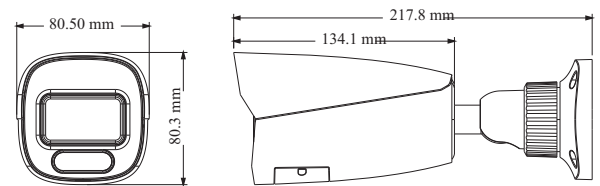

Protection Grade	IP66			
Intelligent Analytics				
Video Abnormality	Scene change detection, video blur detection, video cast detection			
Perimeter Detection	Line crossing detection (human/vehicle classification); Region intrusion/entrance/exiting detection (human/vehicle classification)			
Sound&Light Warning	Yes			
Other Events	Face detection and face capture, abandoned/missing object detection; heat map; target counting, crowd density detection			
DORI Distance				
Lens	Detect	Observe	Recognize	Identify
2.8mm	59.66m(195.73ft)	23.86m(78.28ft)	11.93m(39.14ft)	5.96m(19.55ft)
3.6mm	79.19m(259.80ft)	31.67m(103.90ft)	15.83m(51.93ft)	7.91m(25.95ft)
2.8~12mm(W)	60.09m(197.14ft)	24.03m(78.83ft)	12.01m(39.40ft)	6.00m(19.68ft)
2.8~12mm(T)	175.72m(576.50ft)	70.28m(230.57ft)	35.14m(115.28ft)	17.57m(57.64ft)
Others				
Power Supply	DC12V/PoE			
Power Consumption	< 12W			
Storage Conditions	- 30 °C ~ 65°C (-22°F~149°F), Humidity: less than 95 % (non-condensing)			
Operating Conditions	- 30 °C ~ 60 °C (-22°F~140°F), Humidity: less than 95 % (non-condensing)			
Dimensions (mm)	217.7 × 80.5 × 80.3			
Weight (net)	Approx. 0.68KG			
Installation	Ceiling mounting; wall mounting			
Certificate	CE, FCC			
Environmental Protection	Complies with Directive EU RoHS, WEEE(2012/19/EU), directive 94/62/EC and REACH(EC1907/2006)			

DIMENSIONS

AVAILABLE ACCESSORIES