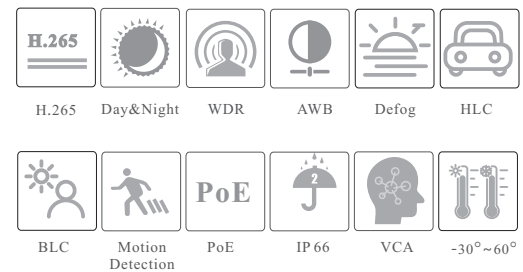

4MP Dual Illumination AI Bullet Network Camera

SPECIFICATIONS

Specifications	Model	IP-5IR4C22-28-PA
Camera		
Image Sensor	1 / 3" CMOS	
Image Size	2592 × 1520	
Electronic Shutter	1 / 3s ~ 1 / 100000 s	
Iris Type	DC Iris	Fixed Iris
Min. Illumination	0.03lux@F1.6,AGC ON; 0 lux with LED	
Lens	2.8~12mm@F1.4 H.FoV: 96° ~32.33°; V.FoV: 53.67° ~19.63°; D.FoV: 114.17° ~36.33°	2.8 mm@F1.6, H.FoV:96°; V.FoV: 54.5°; D.FoV:113°; 3.6 mm@F1.6, H.FoV: 79.5°; V.FoV:42°; D.FoV:95°
Focus	Motorized	Fixed
Lens Mount	Φ14	M12
Wide Dynamic Range	120dB	
BLC	Yes	
HLC	Yes	
Defog	Yes	
Digital NR	2D/3D DNR	
S/N Ratio	≥50dB	
Angle Adjustment	Pan: 0°~360°; Tilt:0°~90°; Rotation: 0°~360°	
Image		
Video Compression	Main stream: H.265+ / H.265 / H.264+ / H.264 Sub/Third stream: H.265+ / H.265 / H.264+ / H.264 / MJPEG	
H.264 Compression Standard	Baseline Profile/Main Profile/High Profile	
Resolution	4MP(2592×1520), 2K(2560×1440), 3MP(2304×1296), 1080P(1920×1080), 720P(1280×720), D1, VGA(640×480), CIF, 480 × 240	
Main Stream	4MP/2K/3MP/1080P(60Hz: 1 ~ 30fps; 50Hz: 1~25fps) HFR mode: 1080P/720P(60Hz: 1 ~ 60fps; 50Hz: 1~50fps)	
Sub Stream	720P/D1/VGA/CIF(60Hz: 1 ~ 30fps; 50Hz: 1~25fps)	
Third Stream	D1/VGA/CIF/480×240 (60Hz: 1 ~ 30fps; 50Hz: 1~25fps)	
Bit Rate	64 Kbps ~ 8 Mbps	
Bit Rate Type	VBR / CBR	
Audio Compression	G711A / U	
Image Settings	ROI, Saturation, Brightness, Hue, Contrast, Wide Dynamic, Sharpness, Image Flip, Image Mirror, NR, etc. adjustable through client software or web browser	
ROI	Each ROI to be configured separately	
Interfaces		
Network	RJ 45 10M/100M self-adaptive Ethernet port	
Video Output	No	
Audio	1CH audio input; 1CH audio output; 1CH built-in speaker; 1CH built-in microphone	
Alarm	1CH alarm input; 1CH alarm output	
Storage	Built-in micro SD card slot; up to 256GB	
Reset	Yes	
Functions		
Remote Monitoring	Web Client/NVR/NVMS2.0/Mobile APP	
Web Browser	IE11(plug-in required)/Chrome 89.0+/Edge 89.0+/Firefox 87.0+/Safari 14.0+	
Online Connection	Support simultaneous monitoring for up to 10 users; Support multi-stream real time transmission	
Network Protocol	UDP, IPv4, IPv6, DHCP, NTP, RTSP, RTP, RTCP, PPPoE, DDNS, SMTP, FTP, SNMP, RTMP, HTTP, 802.1x, UPnP, HTTPS, QoS	
Interface Protocol	ONVIF	
Storage	Network remote storage; micro SD card storage	
Smart Alarm	Motion detection, sensor alarm, SD card error, SD card full, IP address conflict, Cable connection	
General Function	Watermark, IP address filtering, video mask, heartbeat, password protection, image distortion correction	
Security	Video encryption, firmware encryption, HTTPS encryption, configuration encryption, illegal login lock, IP address filtering, 802.1x authentication, basic and digest authentication for HTTP/HTTPS	
PoE	Yes, IEEE802.3af	
Supplement light Range	IR range: 30 ~ 40 m White light range: 30 ~ 40 m	