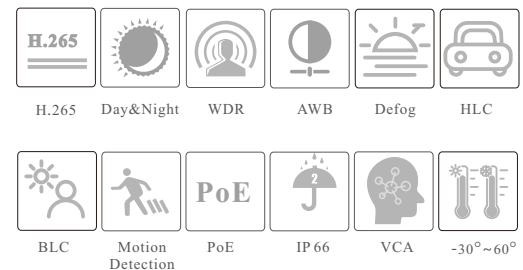

### 4MP Dual Illumination AI Turret Network Camera

- H.265+/H265/H.264+/H264/ MJPEG coding
- Max. resolution: 2592 × 1520
- 30 ~ 40m IR or white light range
- 3D DNR, true WDR, HLC, BLC, Defog and ROI coding
- 1CH audio input; 1CH audio output
- 1CH built-in speaker; 1CH built-in microphone
- Built-in micro SD card slot, up to 256GB
- DC12V/PoE power supply
- IP66 ingress protection
- Support three streams
- Support remote monitoring by smart phones & tablet PCs with iOS and Android OS
- Intelligent analytics
- Blue and red light warning (flashing alternately)
- Support user-defined warning voice import