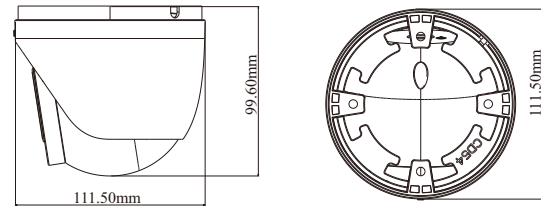

### 4MP Dual Illumination AI Turret Network Camera

- H.265+/H265/H.264+/H264/ MJPEG coding
- Max. resolution: 2592 × 1520
- 30 ~ 40m IR or white light range
- 3D DNR, true WDR, HLC, BLC, Defog and ROI coding
- 1CH audio input; 1CH audio output
- 1CH built-in speaker; 1CH built-in microphone
- Built-in micro SD card slot, up to 256GB
- DC12V/PoE power supply
- IP66 ingress protection
- Support three streams
- Support remote monitoring by smart phones & tablet PCs with iOS and Android OS
- Intelligent analytics
- Blue and red light warning (flashing alternately)
- Support user-defined warning voice import

## DIMENSIONS