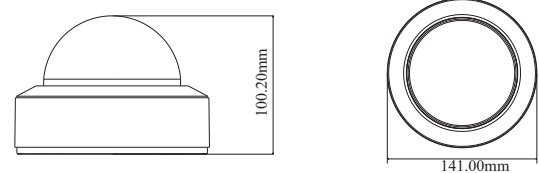

Video Output	No
Audio	1CH audio input; 1CH built-in MIC
Storage	Built-in micro SD card slot, up to 256GB
Reset	Yes
Others	
Power Supply	DC12V/PoE
Power Consumption	< 8.5W
Operating Environment	- 30 °C ~ 60 °C (-22°F~140°F);Humidity: less than 95 % (non-condensing)
Storage Environment	- 30 °C ~ 65°C (-22°F~149°F), Humidity: less than 95 % (non-condensing)
Dimensions (mm)	Ø 141 × 100.2
Weight (net)	Approx. 0.91KG
Installation	Ceiling mounting; Wall mounting
Certificate	CE, FCC
Environmental Protection	Complies with Directive EU RoHS, WEEE(2012/19/EU), directive 94/62/EC and REACH(EC1907/2006)

DIMENSIONS