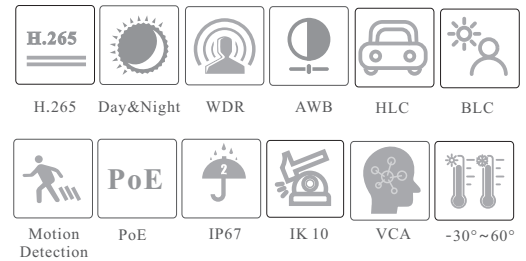

5MP IR Water-proof Dome Network Camera

SPECIFICATIONS

Specifications	Model			
Camera				
Image Sensor	1 / 2.7 "CMOS			
Image Size	2880×1620			
Electronic Shutter	1 / 1s ~ 1 / 100000s			
Iris Type	Fixed Iris			
Min. Illumination	0.007 lux @F1.6, AGC ON; 0 lux with IR			
Lens	2.8~12mm@F1.4, motorized			
Field of View	Horizontal: 100°~36.5°; Vertical: 52°~20.5°; Diagonal: 116°~41°			
Lens Mount	Ø14			
Day&Night	ICR			
Wide Dynamic Range	120dB			
BLC	Yes			
HLC	Yes			
Digital NR	Yes			
Angle Adjustment	Pan: 0°~345°; Tilt:0°~77°; Rotation: 0°~345°			
Image				
Video Compression	Main stream: H.265+ / H.265 / H.264+ / H.264 Sub stream: H.265+ / H.265 / H.264+ / H.264 / MJPEG Third stream: H.265+ / H.265 / H.264+ / H.264 / MJPEG			
H.265 Compression Standard	Main Profile@Leve4.1 High Tier			
Resolution	5MP (2880 × 1620), 4MP (2560 × 1440), 3MP (2304 × 1296), 1080P (1920 × 1080), 720P (1280 × 720), D1, 480 × 240, CIF			
Main Stream	60Hz: 5MP(1~20fps)/4MP/3MP/1080P/720P(1~30fps); 50Hz: 5MP(1~20fps)/4MP/3MP/1080P/720P(1~25fps)			
Sub Stream	60Hz: 720P/D1/ CIF (1~30fps);50Hz: 720P/D1/ CIF (1~25fps)			
Third Stream	60Hz: D1/480× 240/CIF (1~30fps);50Hz: D1/480× 240/CIF(1~25fps)			
Bit Rate	64 Kbps ~ 8 Mbps			
Bit Rate Type	VBR / CBR			
Image Settings	ROI, Saturation, Brightness, Hue, Contrast, Wide Dynamic, Sharpness, Image Mirror, Image Flip, NR, etc. adjustable through client software or web browser			
ROI	Each ROI to be configured separately			
Functions				
Remote Monitoring	Web browser / NVR/NVMS2.X/Mobile APP			
Web Browser	IE (plug-in required)/Google Chrome/Edge/Firefox/Safari			
Online Connection	Support simultaneous monitoring for up to 10 users; Support multi-stream real time transmission			
Network Protocol	UDP, IPv4, IPv6, DHCP, NTP, RTSP, RTP, RTCP, PPPoE, DDNS, SMTP, FTP, 802.1x, SNMP, UPnP, RTMP, HTTP, HTTPS, QoS			
Interface Protocol	ONVIF			
Storage	Network remote storage; micro SD card storage			
Smart Alarm	Motion detection, SD card full, SD card error			
Smart Event	Video Exception (scene change, video blur and video cast detection), line crossing detection, region intrusion detection, abandoned/missing object detection			
General Function	Watermark, IP address filtering, video mask, heartbeat, illegal login lock, corridor pattern			
PoE	Yes			
IR Distance	30 ~ 50 m			
Ingress Protection	IP 67 & IK 10			
DORI Distance				
Lens	Detect	Observe	Recognize	Identify
2.8~12mm(W)	67.93m(222.86ft)	27.17m(89.14ft)	13.59m(44.58ft)	6.79m(22.27ft)
2.8~12mm(T)	183.75m(602.85ft)	73.50m(241.14ft)	36.75m(120.57ft)	18.37m(60.26ft)
Interfaces				
Network	RJ45			