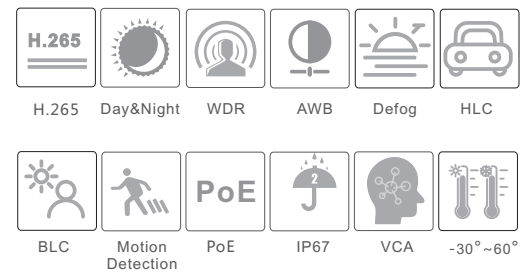

### 5MP Network IR Water-Proof Turret Camera

- 5MP ( 2592 × 1944) H.265 full real time coding
- Max. resolution: 2592 × 1944
- ICR auto switch, true day / night vision
- 20 ~ 30m IR night view distance
- 3D DNR, true WDR, HLC, BLC, Defog, NIR, Smart IR and ROI coding
- Support image distortion correction
- Built-in micro SD card slot, up to 256GB
- DC12V/PoE power supply
- IP 67 ingress protection
- Support three streams
- P2P function optional
- Support remote monitoring by smart phones & tablet PCs with iOS and Android OS
- Intelligent analytics