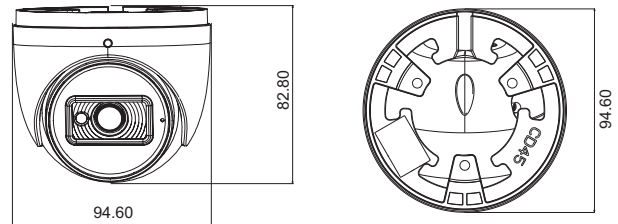

### 5MP Network IR Water-Proof Turret Camera

- 5MP ( 2592 × 1944) H.265 full real time coding
- Max. resolution: 2592 × 1944
- ICR auto switch, true day / night vision
- 20 ~ 30m IR night view distance
- 3D DNR, true WDR, HLC, BLC, Defog, NIR, Smart IR and ROI coding
- Support image distortion correction
- Built-in micro SD card slot, up to 256GB
- DC12V/PoE power supply
- IP 67 ingress protection
- Support three streams
- P2P function optional
- Support remote monitoring by smart phones & tablet PCs with iOS and Android OS
- Intelligent analytics

# 5MP Network IR Water-Proof Dome Camera

PoE	Yes , IEEE802.3af
IR Distance	20 ~ 30 m
Ingress Protection	IP67
<b>Others</b>	
Power Supply	DC12V/PoE
Power Consumption	< 7W
Operating Environment	- 30 °C ~ 60 °C (-22°F~140°F) Humidity: less than 95 % (non-condensing)
Dimensions ( mm )	Φ 94.6 × 82.8
Weight ( net )	Approx. 0.46KG
Installation	Ceiling mounting; Wall mounting
Certificate	CE, FCC
Environmental Protection	Complies with Directive EU RoHS, WEEE(2012/19/EU) , directive 94/62/EC and REACH(EC1907/2006)

## DIMENSIONS