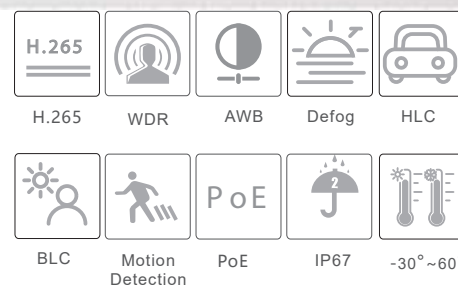

## AMX-5IR5S32/MZ

5MP Network IR Water-proof  
Bullet Camera

- 5MP ( 2592 × 1944 ) H.265 coding
- Max.resolution: 2592 × 1944
- ICR auto switch, true day / night, ROI coding
- 3D DNR, digital WDR, HLC, BLC, defog
- 30~50m IR night view distance
- DC12V/PoE power supply
- IP 67 ingress protection
- Support three streams
- P2P function (optional)
- Support remote monitoring by smart phones & tablet PCs with iOS and Android OS
- Intelligent analytics (optional): object removal detection, abnormal video signal detection, line crossing detection