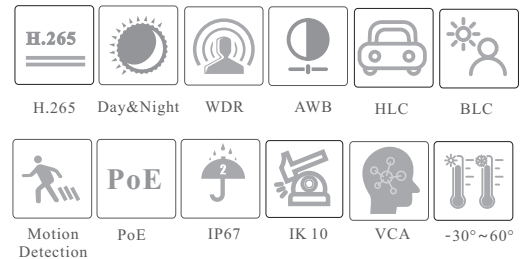

### 5MP IR Water-proof Dome Network Camera

- H.265+ /H.265 /H.264+/H.264/MJPEG coding
- Max.resolution: 5MP ( 2880 × 1620)
- ICR auto switch, true day / night vision
- 3D DNR, WDR, HLC, BLC, smart IR, etc.
- ROI coding
- 20~30m IR night view distance
- Built-in micro SD card slot, up to 256GB
- DC12V/PoE power supply
- IP 67 & IK 10 ingress protection
- Support three streams
- Support remote monitoring by smart phones& tablet PCs with iOS and Android OS
- Intelligent analytics