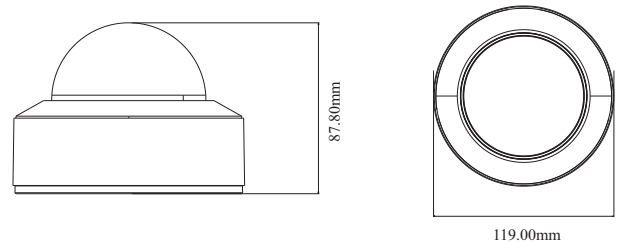

### 5MP IR Water-proof Dome Network Camera

- H.265+ /H.265 /H.264+/H.264/MJPEG coding
- Max.resolution: 5MP ( 2880 × 1620)
- ICR auto switch, true day / night vision
- 3D DNR, WDR, HLC, BLC, smart IR, etc.
- ROI coding
- 20~30m IR night view distance
- Built-in micro SD card slot, up to 256GB
- DC12V/PoE power supply
- IP 67 & IK 10 ingress protection
- Support three streams
- Support remote monitoring by smart phones& tablet PCs with iOS and Android OS
- Intelligent analytics

## DIMENSIONS