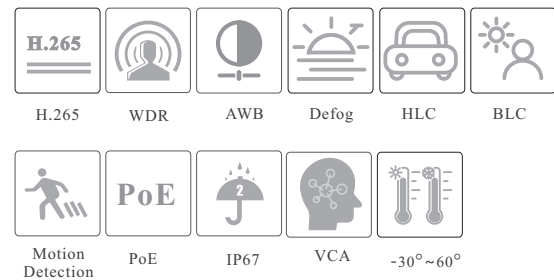

8MP Turret Network Camera

SPECIFICATIONS

Specifications	Model	IP-5IRD8S3B5-MZ		
Camera				
Image Sensor	1 / 2.8 "CMOS			
Image Size	3840×2160			
Electronic Shutter	1 s ~ 1 / 100000 s			
Iris Type	DC Iris			
Min. Illumination	0.02 lux @ F1.6, AGC ON; 0 lux with IR			
Lens	2.8~12mm@F1.6, motorized			
Field of View	Horizontal:100°~34°; Vertical:54°~18°; Diagonal:117°~35.5°			
Lens Mount	Φ14			
Day&Night	ICR			
Wide Dynamic Range	120dB			
BLC	Yes			
HLC	Yes			
Defog	Yes			
Digital NR	3D DNR			
Angle Adjustment	Pan: 0°~360°; Tilt:0°~80°; Rotation: 0°~360°			
DORI Distance				
Lens	Detect	Observe	Recognize	Identify
2.8~12mm(W)	85.71m(281.20ft)	34.28m(112.46ft)	17.14m(56.23ft)	8.57m(28.11ft)
2.8~12mm(T)	272.75m(894.84ft)	109.10m(357.93ft)	54.55m(178.96ft)	27.27m(89.46ft)
Image				
Video Compression	H.265+ / H.265 / H.264+ / H.264 / MJPEG			
H.264 Compression Standard	Baseline Profile/Main Profile/High Profile			
Resolution	8MP (3840 × 2160), 6MP(3072 × 2048),5MP(2592 × 1944), 4MP (2560 × 1520), 2K(2560 × 1440), 3MP(2304 × 1296), 1080P (1920 × 1080), 720P (1280 × 720), D1, CIF, 480 × 240			
Main Stream	60Hz : 8MP(1~20fps)/6MP/5MP/4MP/2K/3MP/1080P/720P(1~30fps) 50Hz : 8MP(1~20fps)/6MP/5MP/4MP/2K/3MP/1080P/720P(1~25fps)			
Sub Stream	60Hz: 720P(1~12fps)/D1/480 × 240(1~30fps) 50Hz: 720P/D1/480 × 240(1~25fps)			
Third Stream	60Hz: D1/CIF/480 × 240 (1~30fps) 50Hz: D1/CIF/480 × 240 (1~25fps)			
Bit Rate	64 Kbps ~ 12 Mbps			
Bit Rate Type	VBR / CBR			
Audio Compression	G711A / U			
Image Settings	ROI, Saturation, Brightness, Hue, Contrast, Wide Dynamic, image mirror, image flip, Sharpness, NR, etc. adjustable through client software or web browser			
ROI	3 ROI, Each ROI to be configured separately			
Interfaces				
Network	RJ45			
Video Output	No			
Audio	1CH built-in MIC; 1CH audio input			
Storage	Built-in micro SD card slot; up to 256GB			
Reset	Yes			
Functions				
Remote Monitoring	IE browser/ NVR / NVMS / mobile APP			
Online Connection	Support simultaneous monitoring for up to 10 users; Support multi-stream real time transmission			
Network Protocol	UDP, IPv4, IPv6, DHCP, NTP, RTSP, RTP, RTCP, PPPoE, DDNS, SMTP, FTP, SNMP,HTTP, 802.1x, UPnP, HTTPs, QoS			
Interface Protocol	ONVIF			
Storage	Network remote storage; micro SD card storage			
Smart Alarm	Motion detection; SD card error; SD card full			
Intelligent Analytics	Scene change, video blur detection, video color cast detection , line crossing detection, intrusion detection			
General Function	Watermark, IP address filtering, video mask, heartbeat, password protection, corridor pattern, etc.			