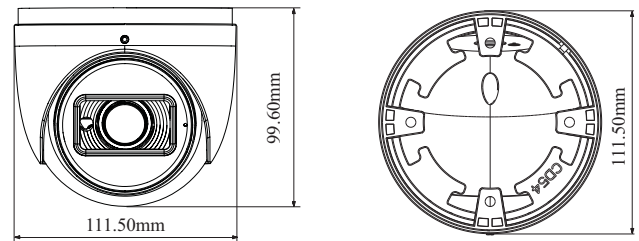

AMX-8S3B5-MZ

8MP HD Turret Network Camera

- H.265+/H.265/H.264+/H.264/MJPEG coding
- Max.resolution: 8MP (3840 × 2160)
- ICR auto switch, true day / night vision
- 3D DNR, true WDR, HLC, BLC, smart IR and ROI coding
- 20~30m IR night view distance
- 1CH audio input; 1CH built-in MIC
- Built-in micro SD card slot, up to 256GB
- DC12V/PoE power supply
- Support three streams
- IP 67
- Support mobile surveillance by smart phones with iOS and Android OS
- Intelligent analytics

IR Distance	30~50m
Protection Grade	IP 67
PoE	Yes (IEEE802.3af)
Others	
Power Supply	DC12V/PoE
Power Consumption	< 8W
Storage Conditions	- 30 °C ~ 65°C (-22°F~149°F), Humidity: less than 95 % (non-condensing)
Operating Conditions	- 30 °C ~ 60 °C (-22°F~140°F), Humidity: less than 95 % (non-condensing)
Dimensions (mm)	Φ 111.5 × 99.6
Weight (net)	Approx. 0.661KG
Installation	Ceiling mounting; Wall mounting
Certificate	CE, FCC
Environmental Protection	Complies with Directive EU RoHS, WEEE(2012/19/EU) , directive 94/62/EC and REACH(EC1907/2006)

DIMENSIONS

AVAILABLE ACCESSORIES