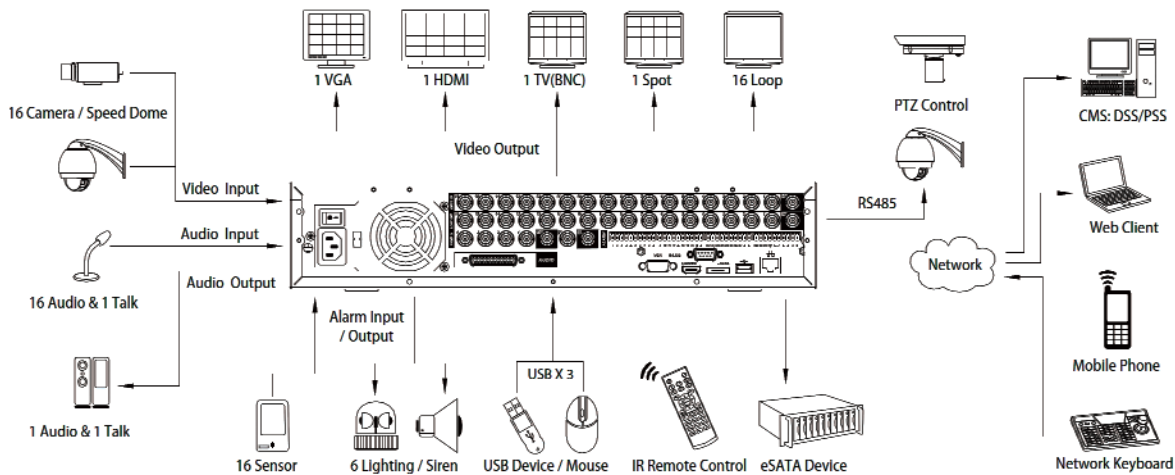

Connection diagram