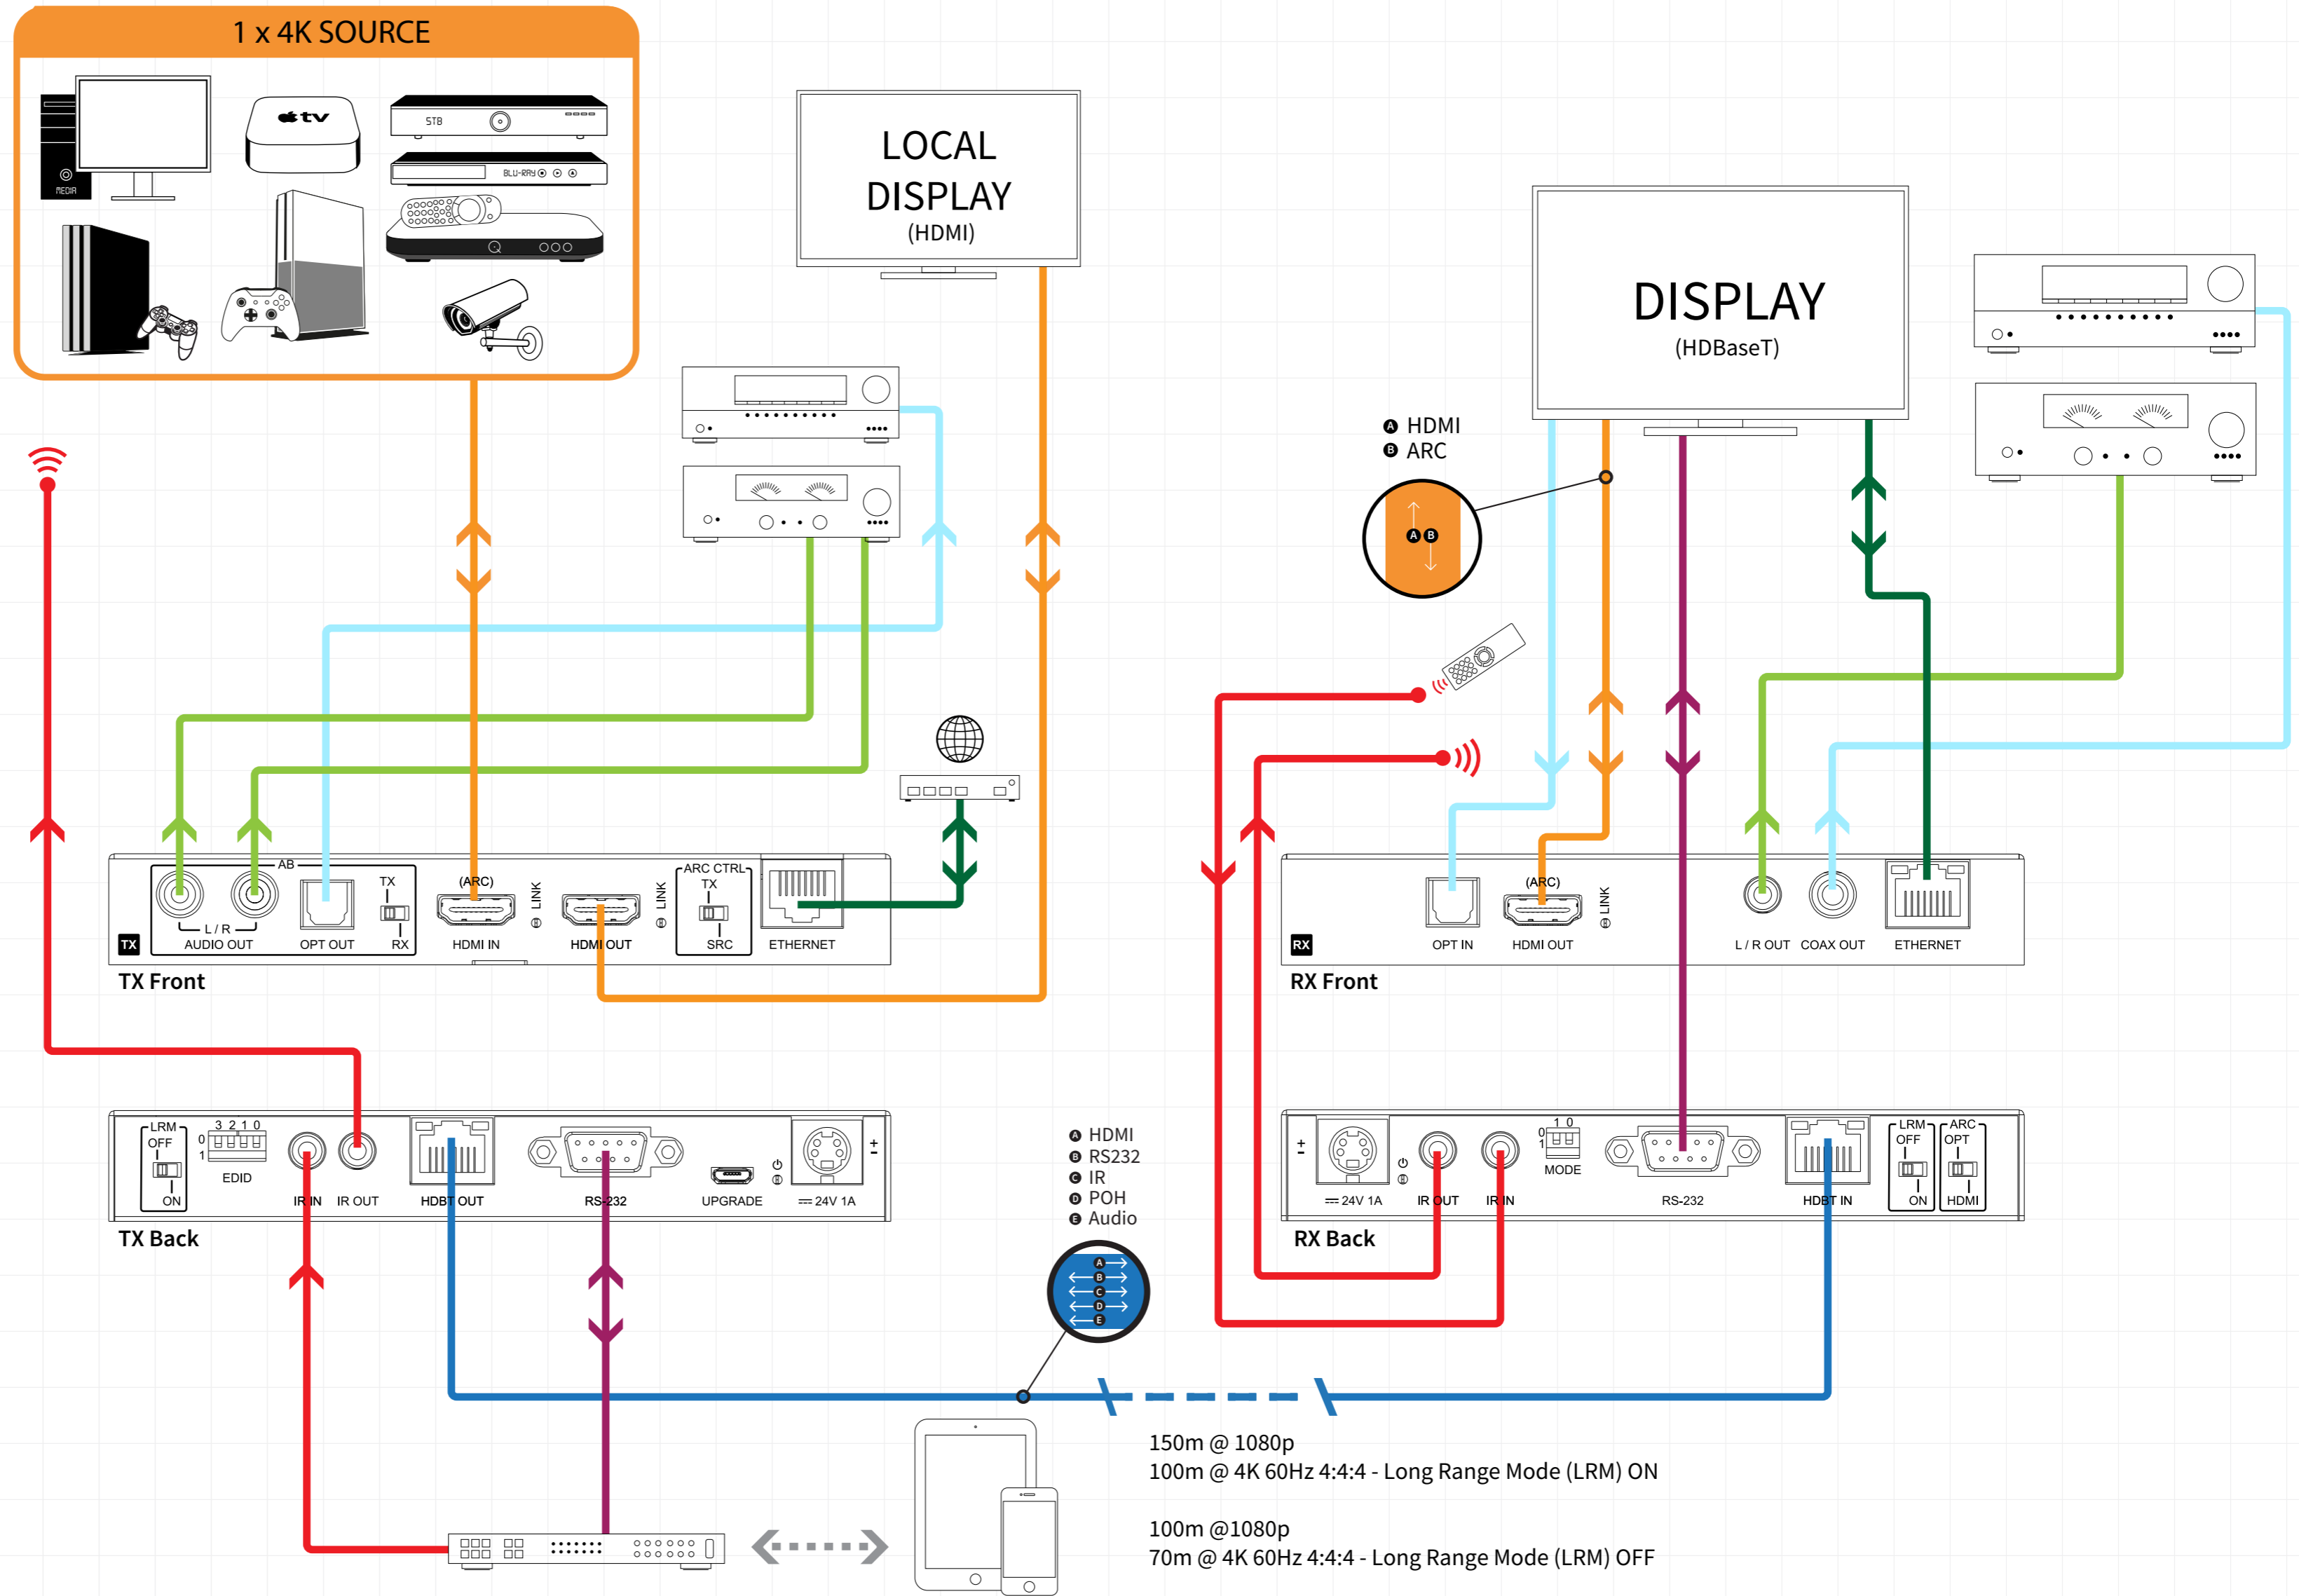

Example Schematic
HEX150CS-KIT

- Cat 6
- Network Connection
- RS-232
- HDMI
- Digital Audio
- Stereo Audio
- IR Cable
- Wireless

- HDMI
- RS232
- IR
- POH
- Audio

150m @ 1080p
 100m @ 4K 60Hz 4:4:4 - Long Range Mode (LRM) ON
 100m @ 1080p
 70m @ 4K 60Hz 4:4:4 - Long Range Mode (LRM) OFF