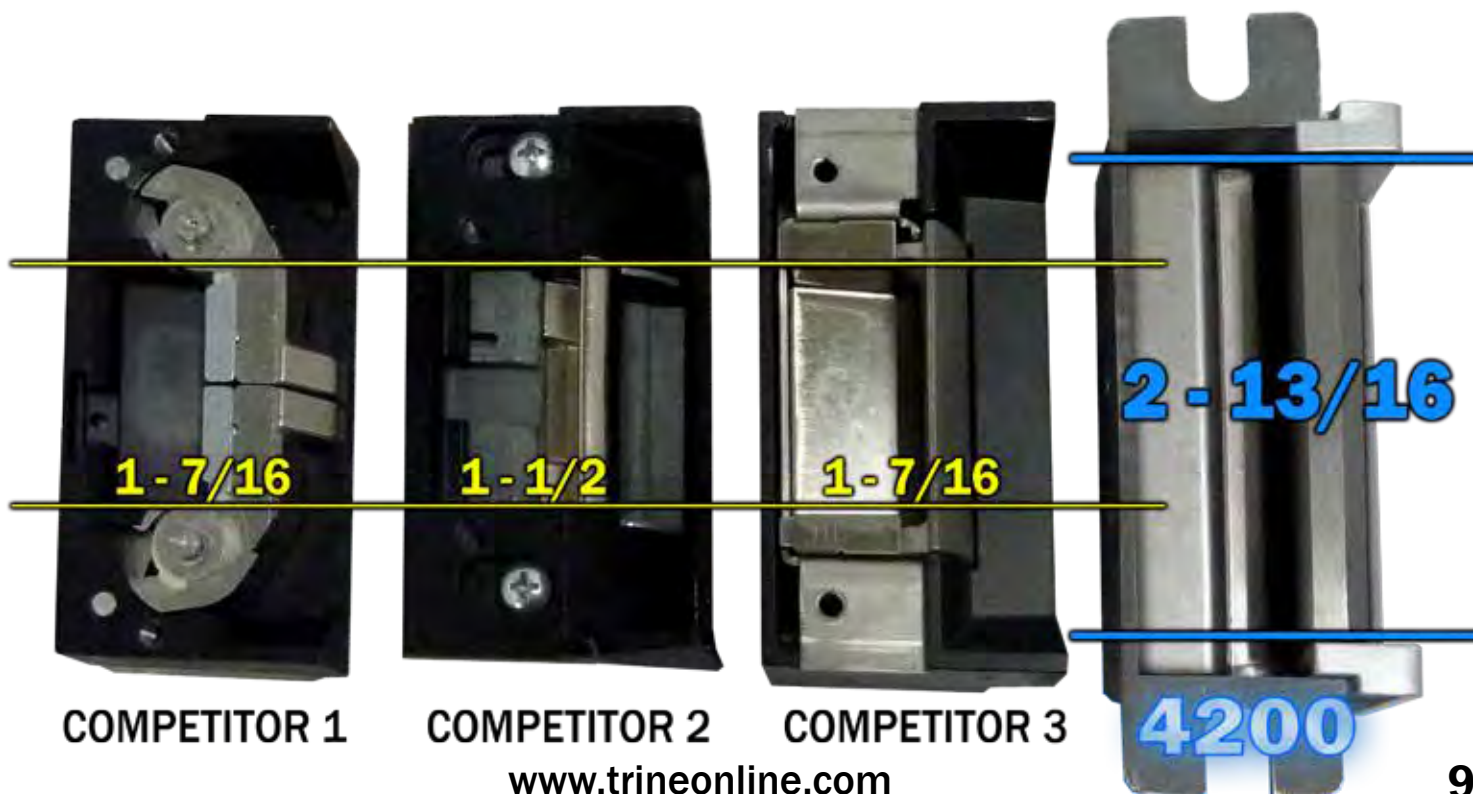

OUR ONE BOX SOLUTIONS
DEFINE FLEXIBILITY

4200

**THE CYLINDRICAL &
DEADLATCH SOLUTION**

THE FLEXIBLE STRIKE

The 4200

Key Features:

- Use with cylindrical locksets & dead latches in aluminum, metal, and wood frames. The 4200 **solves** problems auxillary latch "pins" found on Adams Rite® locks.
- Tall Cavity **solves** door sag problems. Tallest latch in its class.
- 1 - 1/16" shallow backset **solves** frame depth problems.
- 4 faceplates included
- 12 & 24DC, 12-24 AC
- 1 Trim Skirt Included
- **Removeable Fascia:** Change colors in the field to match your frame.

Standards:

- ANSI/BHMA A156.31-2007
- ETL Listed for UL1034 Burglary Resistant Electric Locking Mechanism

FLEXIBLE CAVITY

COMPETITOR 1

COMPETITOR 2

COMPETITOR 3

4200

THE ONE BOX SOLUTION FOR CYLINDRICAL AND DEADLATCHES