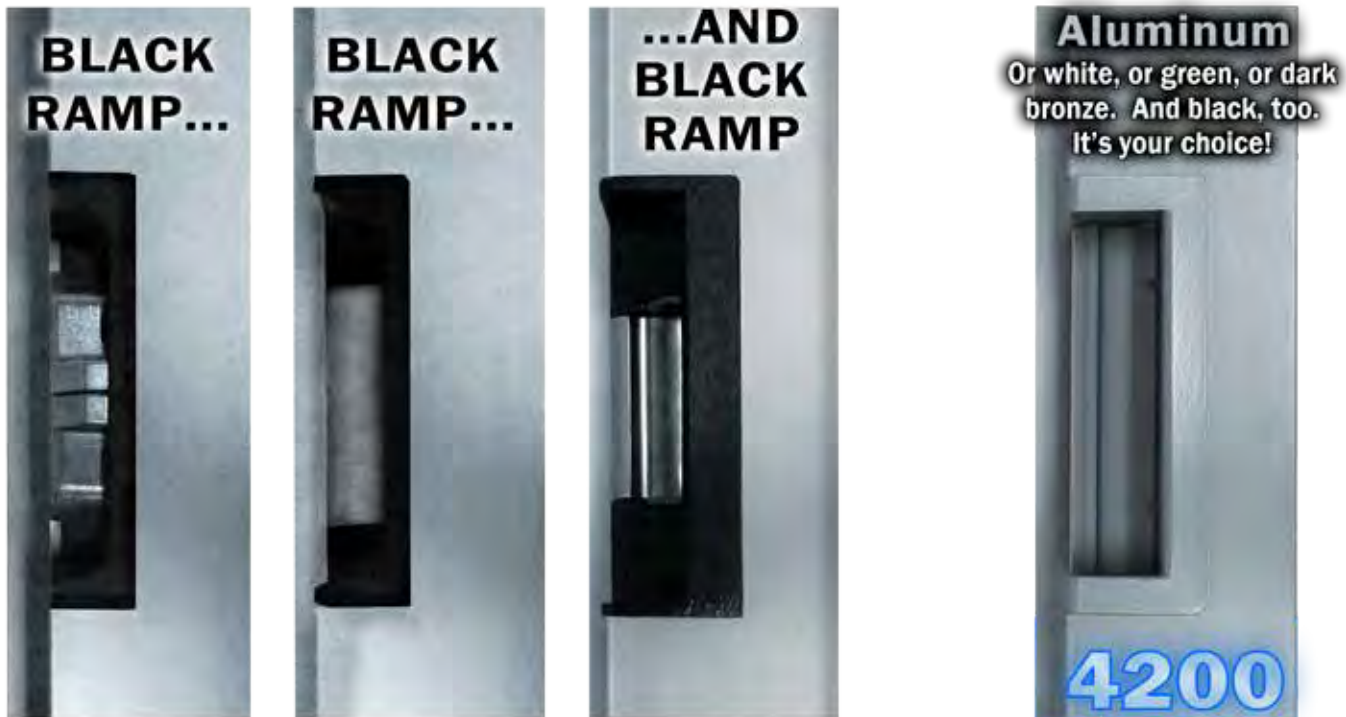

OUR ONE BOX SOLUTIONS
DEFINE FLEXIBILITY

4200

**THE CYLINDRICAL &
DEADLATCH SOLUTION**

THE FLEXIBLE STRIKE

The 4200

Key Features:

- Use with cylindrical locksets & dead latches in aluminum, metal, and wood frames. The 4200 **solves** problems auxillary latch "pins" found on Adams Rite® locks.
- Tall Cavity **solves** door sag problems. Tallest latch in its class.
- 1 - 1/16" shallow backset **solves** frame depth problems.
- 4 faceplates included
- 12 & 24DC, 12-24 AC
- 1 Trim Skirt Included
- **Removeable Fascia:** Change colors in the field to match your frame.

Standards:

- ANSI/BHMA A156.31-2007
- ETL Listed for UL1034 Burglary Resistant Electric Locking Mechanism

FLEXIBLE CAVITY

COMPETITOR 1

COMPETITOR 2

COMPETITOR 3

4200

THE ONE BOX SOLUTION FOR CYLINDRICAL AND DEADLATCHES

FLEXIBLE FINISH

Henry Ford once said,
"you can have any color you want, so long as it's black."

And the competition agrees

CHANGE COLORS IN THE FIELD WITH OUR CK SYSTEM

FLEXIBLE FACEPLATES

**ALL 4 FACEPLATES
INCLUDED**