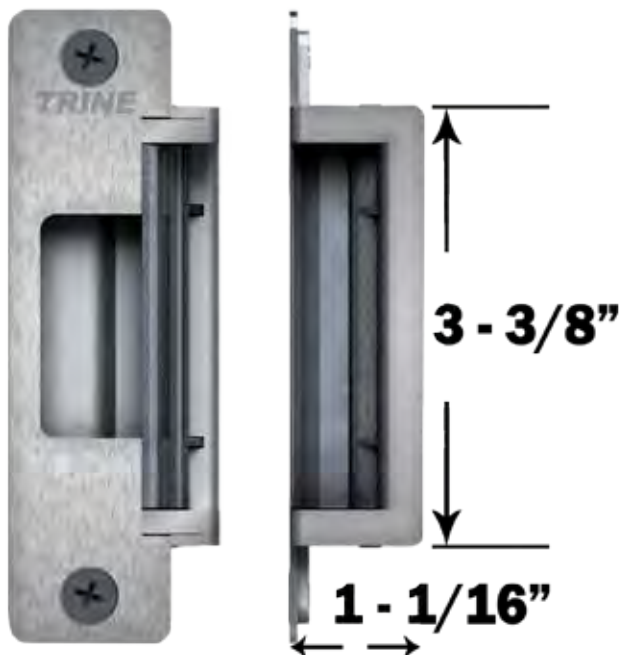

OUR ONE BOX SOLUTIONS
DEFINE FLEXIBILITY

4200

**THE CYLINDRICAL &
DEADLATCH SOLUTION**

THE FLEXIBLE STRIKE

The 4200

Key Features:

- Use with cylindrical locksets & dead latches in aluminum, metal, and wood frames. The 4200 **solves** problems auxillary latch "pins" found on Adams Rite® locks.
- Tall Cavity **solves** door sag problems. Tallest latch in its class.
- 1 - 1/16" shallow backset **solves** frame depth problems.
- 4 faceplates included
- 12 & 24DC, 12-24 AC
- 1 Trim Skirt Included
- **Removeable Fascia:** Change colors in the field to match your frame.

Standards:

- ANSI/BHMA A156.31-2007
- ETL Listed for UL1034 Burglary Resistant Electric Locking Mechanism

FLEXIBLE CAVITY

COMPETITOR 1

COMPETITOR 2

COMPETITOR 3

4200

THE ONE BOX SOLUTION FOR CYLINDRICAL AND DEADLATCHES

**AVAILABLE IN 6
FINISHES**

**THE BEST SOLUTION FOR
ALUMINUM FRAMES**

FLEXIBLE POWER

Electric Characteristics

Voltage	Current/Amps	Ohms	Duty	Sound
12DC	0.240	50	Intm./Cont.	Silent
24DC	0.114	210	Intm./Cont.	Silent
12AC @ 60hz	0.210	50	Intm.	Buzz
16AC @ 60hz	0.280	50	Intm.	Buzz
24AC @ 60hz	0.420	50	Intm.	Buzz

Power Matters

Low Current Draw
.240 Amp at 12DC makes it
very PoE Friendly

12 & 24DC :: 12 through 24AC
All the low voltage flexibility
you need.

- 4200-32D:** Stainless Steel Faceplates with Black Fascia – Use with the CK System ->
- 4200-ALUM:** Aluminum Faceplates & Fascia
- 4200-BLK:** Black Faceplates & Fascia
- 4200-DKBZ:** Dark Bronze Faceplates & Fascia
- 4200-GRN:** Green Faceplates & Fascia
- 4200-WHT:** White Faceplates & Fascia