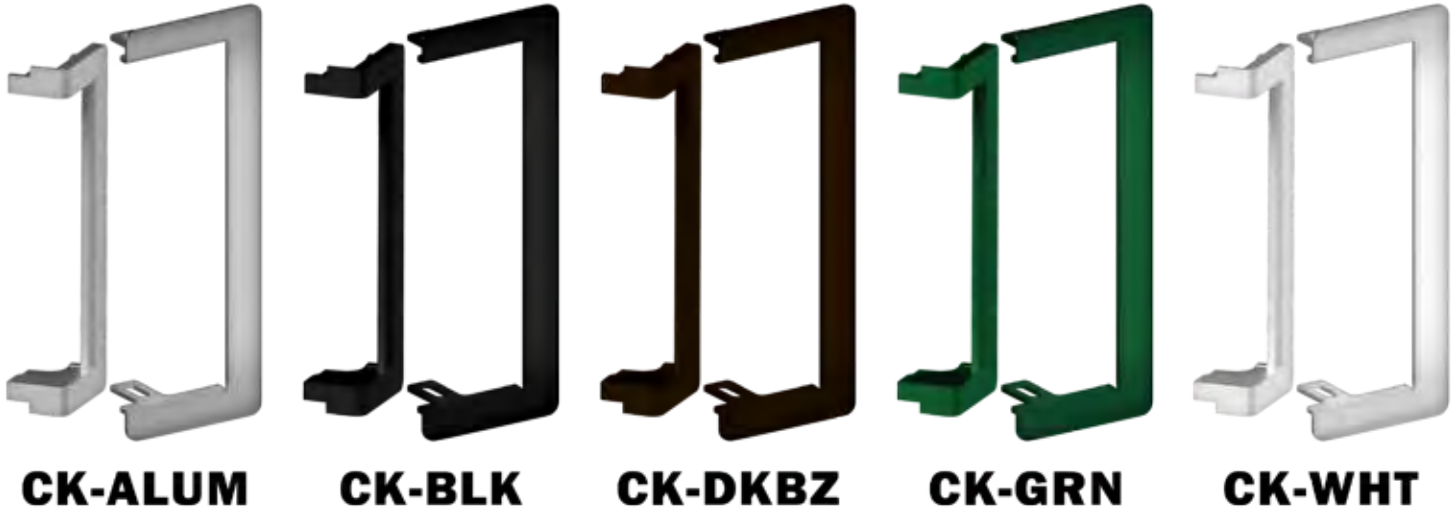

OUR ONE BOX SOLUTIONS
DEFINE FLEXIBILITY

4200

**THE CYLINDRICAL &
DEADLATCH SOLUTION**

THE FLEXIBLE STRIKE

The 4200

Key Features:

- Use with cylindrical locksets & dead latches in aluminum, metal, and wood frames. The 4200 **solves** problems auxillary latch "pins" found on Adams Rite® locks.
- Tall Cavity **solves** door sag problems. Tallest latch in its class.
- 1 - 1/16" shallow backset **solves** frame depth problems.
- 4 faceplates included
- 12 & 24DC, 12-24 AC
- 1 Trim Skirt Included
- **Removeable Fascia:** Change colors in the field to match your frame.

Standards:

- ANSI/BHMA A156.31-2007
- ETL Listed for UL1034 Burglary Resistant Electric Locking Mechanism

FLEXIBLE CAVITY

COMPETITOR 1

COMPETITOR 2

COMPETITOR 3

4200

THE ONE BOX SOLUTION FOR CYLINDRICAL AND DEADLATCHES

FLEXIBLE FINISH

Henry Ford once said,
"you can have any color you want, so long as it's black."

And the competition agrees

CHANGE COLORS IN THE FIELD WITH OUR CK SYSTEM

FLEXIBLE FACEPLATES

**ALL 4 FACEPLATES
INCLUDED**

Power Matters

Low Current Draw
.240 Amp at 12DC makes it
very PoE Friendly

12 & 24DC :: 12 through 24AC
All the low voltage flexibility
you need.

- 4200-32D:** Stainless Steel Faceplates with Black Fascia – Use with the CK System ->
- 4200-ALUM:** Aluminum Faceplates & Fascia
- 4200-BLK:** Black Faceplates & Fascia
- 4200-DKBZ:** Dark Bronze Faceplates & Fascia
- 4200-GRN:** Green Faceplates & Fascia
- 4200-WHT:** White Faceplates & Fascia