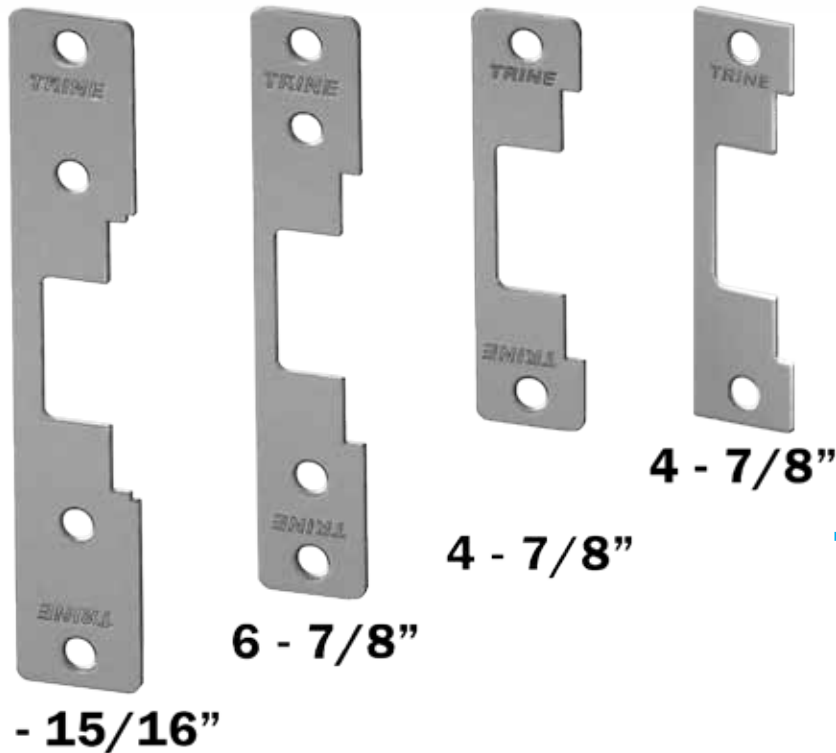

FLEXIBLE FACEPLATES