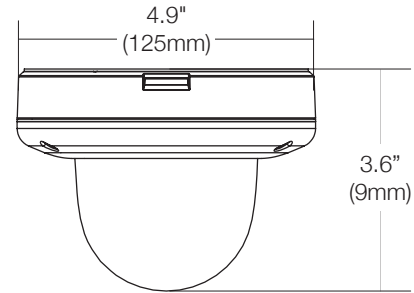

Dimensions

unit : Inch (mm)

Summary

This MEGApix® IP camera provides 4 megapixel resolution at up to real-time 30fps. It includes a varifocal auto focus P-Iris lens. The IP66-rated housing features CleanView™ self-cleaning dome treatment. All MEGApix® cameras are ONVIF conformant, assuring their successful integration with any open platform solution on the market.