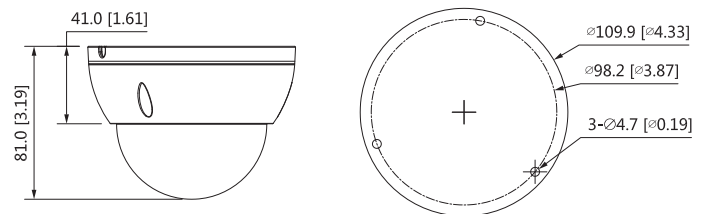

Environment

Power Consumption	-40°C to +60°C (-40°F to +140°F)/less than ≤ 95% RH
Storage Temperature	-40°C to +60°C (-40°F to +140°F)
Protection Grade	IP67; IK10

Structure

Casing	Metal
Dimensions	81 mm × Φ109.9 mm (3.19" × Φ4.33")
Net Weight	0.350 kg (0.77 lb)
Gross Weight	0.491 kg (1.08 lb)

Ordering Information

Type	Part Number	Description
8MP Camera	HNC3V281E-IRS-S2/28	8MP Lite IR Fixed-focal Dome Network Camera,PAL
	HNC3V281E-IRS-S2/28	8MP ILite IR Fixed-focal Dome Network Camera,NTSC
Accessories (optional)	PFA136	Junction Box
	PFA200W	Rain Shade
	PFB203W	Wall Mount
	PFA152-E	Pole Mount
	PFA106	Mount Adapter
	PFB220C	Ceiling Mount
	PFM321D	DC12V1A Power Adapter
	LR1002-1ET/1EC	Single-port Long Reach Ethernet over Coax Extender
	PFM900-E	Integrated Mount Tester
	PFM114	TLC SD Card

Junction Mount	Wall Mount	Wall Mount	Pole Mount
PFA136	PFA136+PFA200W	PFB203W	PFB203W+PFA152-E
Ceiling Mount			
PFA106+PFB220C			

Dimensions (mm[inch])

Accessories

Optional: