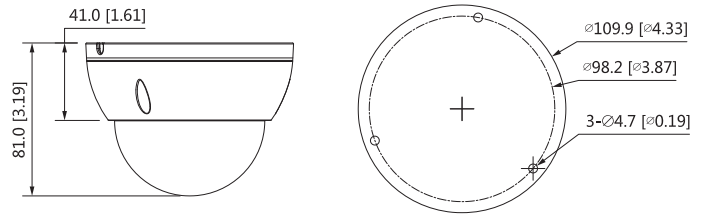

Environment

Operating Temperature	-40°C to +60°C (-40°F to +140°F)
Operating Humidity	≤95%
Storage Temperature	-40°C to +60°C (-40°F to +140°F)
Storage Humidity	≤95%
Protection Grade	IP67, IK10

Structure

Casing	Metal
Dimensions	81 mm × Φ109.9 mm (3.19" × Φ4.33")
Net Weight	0.350 kg (0.77 lb)
Gross Weight	0.491 kg (1.08 lb)

Ordering Information

Type	Part Number	Description
4MP Camera	HNC3V241E-IRS-S2/28	4MP IR Mini Dome Network Camera,PAL
	HNC3V241E-IRS-S2/28	4MP IR Mini Dome Network Camera,NTSC
Accessories (optional)	PFA136	Junction Box
	PFA200W	Rain Shade
	PFB203W	Wall Mount
	PFA152-E	Pole Mount
	PFA106	Mount Adapter
	PFB220C	Ceiling Mount
	PFM321D	DC12V1A Power Adapter
	LR1002-1ET/1EC	Single-port Long Reach Ethernet Over Coax Extender
	PFM900-E	Integrated Mount Tester
	PFM114	TLC SD Card

Junction Mount	Wall Mount	Wall Mount	Pole Mount
PFA136	PFA136+PFA200W	PFB203W	PFB203W+PFA152-E
Ceiling Mount			
PFA106+PFB220C			

Dimensions (mm[inch])

Accessories

Optional: