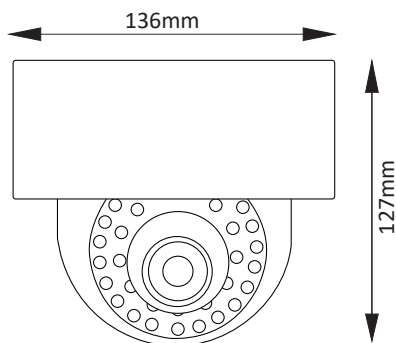

## 2MP 4-In-1 TVI/AHD/CVI/960H Motorized WDR Vandal Camera

### Key Features

- 1/3" 2.1MP Panasonic Sensor
- AGC, HLC/BLC, 2D DNR
- IR Distance: 30m
- Compatibility: TVI/AHD/CVI/960H
- 35 IR
- 2.8~12mm Motorized Lens
- 12V DC

### Dimensions

Model	HDA-VP2M35VFZWD	
Camera	Image Sensor	1/3" 2.1MP Sensor
	Effective Pixels	1920(H)×1080(V)
	Electronic Shutter	PAL: 1/50s~1/100,000s NTSC: 1/60s~1/100,000s
	Min. Illumination	Colour: 0.1Lux Black & White: 0.01Lux
	Lens	2.8-12mm Motorized
	View Angle	106.6°-51.8°(H), 76.8°-38.8°(V)
	S/N Ratio	≥ 50dB
	Video Output	1.0Vp-p
	White Balance	Automatic / manual tracking white balance
	WDR	Yes
	AGC	Automatic
	BLC	Automatic / manual
DNR	2D	
Image	Compatibility	AHD / CVI / TVI / Analog
	Encode Mode	CBR
	Image Quality	Not adjustable under CBR
	Resolution	1080P (1920×1080)
	Frame Rate	PAL:25fps@1080P NTSC:30fps@1080P
Image Setting	Brightness, Contrast, Sharpness, DNR, Color gain, exposure, mode etc.	
Functions	Remote Monitoring	By monitoring the video recorder
	Day&Night	Auto / Color / BW / EXT
	IR Distance	30m
	IR LED - count	Φ5*35 IR
	OSD Menu	Yes
	Protection	IP67, IK10
Others	Power supply	DC12V±10%
	Power Consumption	550mA
	Working Environment	-22°F ~ 140°F (-30°C ~ +60°C)
	Dimension	3.4" x 3.4" x 5" (136 x 136 x 127mm)
	Weight	1.83Lbs (0.83KG)