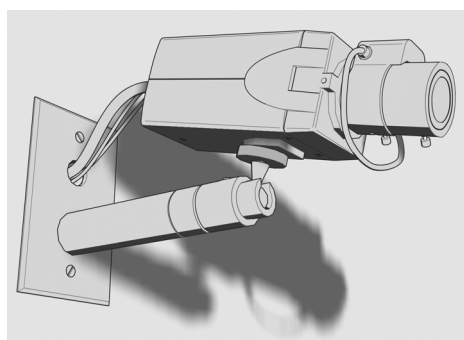

### Product Features

- Wall, Ceiling, or T-Rail Mounting
- Cost Effective
- Compatible with Most Installations
- Includes 1.75-inch (4.45 cm) Tube for Compact Cameras
- Includes 3.25-inch (8.25 cm) Tube for Full-Size Cameras
- Contemporary Design
- Adjustable Swivel Head
- Supports up to 7 lb (3.2 kg)

Designed with a fully adjustable ball socket, the **C10-UM** allows for camera adjustment from a level position to a tilt angle of 90 degrees and a rotation of 360 degrees. A set screw locks the ball socket in place.

## MECHANICAL

Pan Adjustment

360°

Tilt Adjustment

90° maximum

Camera Mounting

1/4 x 20-inch threaded bolt with adjustment ring

Locking Method

0.75 lb (0.34 kg)

Shipping Weight

1.0 lb (0.45 kg)

**CEILING MOUNT**

**WALL MOUNT, COMPACT CAMERA**

**T-RAIL MOUNT**

**WALL MOUNT, FULL-SIZE CAMERA**

**Pelco, Inc. Worldwide Headquarters:**