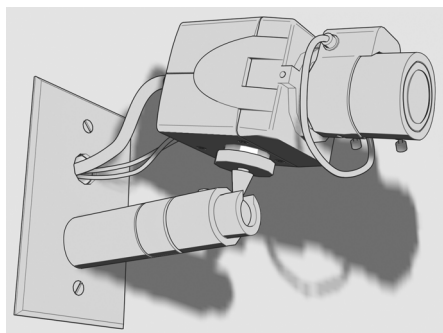

WALL MOUNT, COMPACT CAMERA