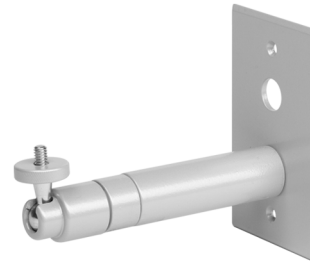

# C10-UM Universal Indoor Camera Mount

### Product Features

- Wall, Ceiling, or T-Rail Mounting
- Cost Effective
- Compatible with Most Installations
- Includes 1.75-inch (4.45 cm) Tube for Compact Cameras
- Includes 3.25-inch (8.25 cm) Tube for Full-Size Cameras
- Contemporary Design
- Adjustable Swivel Head
- Supports up to 7 lb (3.2 kg)

WALL MOUNT,  
FULL SIZE CAMERA

T-RAIL MOUNT

WALL MOUNT,  
COMPACT CAMERA

The **C10-UM** is a universal camera mount kit that includes all the components for wall, ceiling, or T-rail clip installations for most box type cameras with 1/4 x 20-inch mounting holes. The kit supports cameras weighing up to 7 lb (3.18 kg). The ball socket of the kit allows for 360-degree pan adjustment and 90-degree tilt adjustment.

The **C10-UM** mounting plate is designed to attach a standard 2 x 4-inch (5.08 x 10.16 cm) electrical box, or it can be flush mounted to the ceiling or a wall (hardware not supplied). A T-rail clip is included for installations where the mounting plate cannot be used.