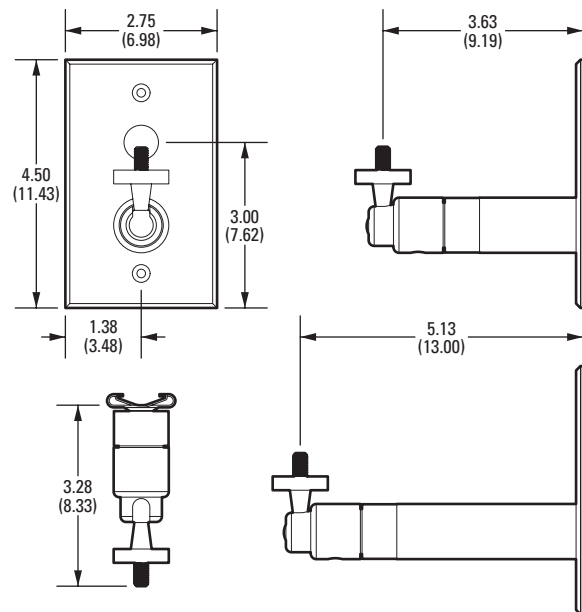

NOTE: VALUES IN PARENTHESES ARE CENTIMETERS;
ALL OTHERS ARE INCHES.