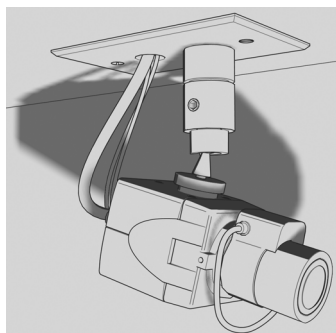

Designed with a fully adjustable ball socket, the **C10-UM** allows for camera adjustment from a level position to a tilt angle of 90 degrees and a rotation of 360 degrees. A set screw locks the ball socket in place.

## MECHANICAL

Pan Adjustment

360°

Tilt Adjustment

90° maximum

Camera Mounting

1/4 x 20-inch threaded bolt with adjustment ring

Locking Method

Set screw secures the ball socket

0.75 lb (0.34 kg)

Shipping Weight

1.0 lb (0.45 kg)

**CEILING MOUNT**

**WALL MOUNT, COMPACT CAMERA**

**T-RAIL MOUNT**

**WALL MOUNT, FULL-SIZE CAMERA**

**Pelco, Inc. Worldwide Headquarters:**