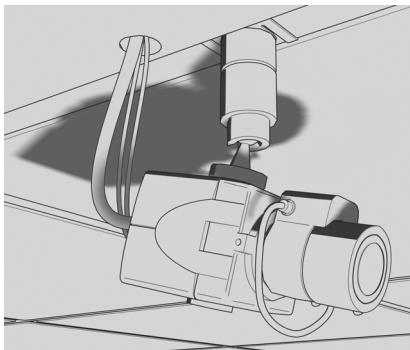

Designed with a fully adjustable ball socket, the **C10-UM** allows for camera adjustment from a level position to a tilt angle of 90 degrees and a rotation of 360 degrees. A set screw locks the ball socket in place.

## MECHANICAL

Pan Adjustment

360°

Tilt Adjustment

90° maximum

Camera Mounting

1/4 x 20-inch threaded bolt with adjustment ring

Locking Method

0.75 lb (0.34 kg)

Shipping Weight

1.0 lb (0.45 kg)

**CEILING MOUNT**

**WALL MOUNT, COMPACT CAMERA**

**T-RAIL MOUNT**

**WALL MOUNT, FULL-SIZE CAMERA**

**Pelco, Inc. Worldwide Headquarters:**