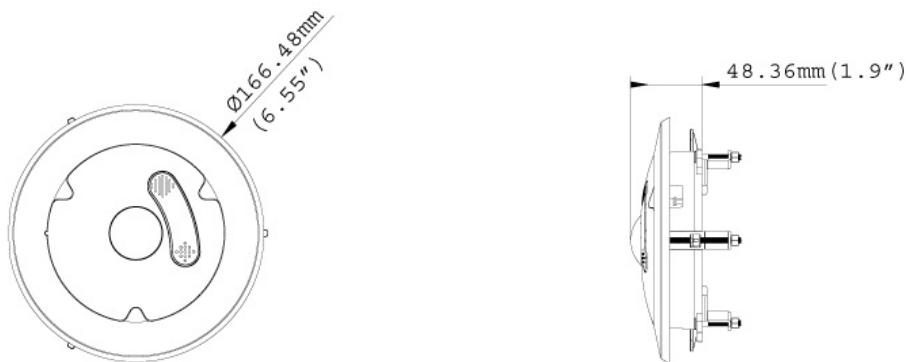

## Specifications

| System Requirements  |  |                                      |
|----------------------|--|--------------------------------------|
| OS                   | 32-bit   | Windows XP / Vista / 7 / Server 2008 |
|                      | 64-bit   | Windows 7 / Server 2008              |
| GV-System Version    | GV-System V8.5.9.0 with patch or later                         |                                      |
| Browser              | Internet Explorer 7.x or later, Firefox, Google Chrome, Safari |                                      |
| Camera               |  |                                      |
| Image Sensor         | 1/3.2" progressive scan CMOS                                   |                                      |
| Picture Elements     | 2048 (H) x 1536 (V)  |                                      |
| Minimum Illumination | Color  | 0.08 Lux                             |
|                      | B/W  | 0.05 Lux                             |
| Shutter Speed        | Automatic, Manual (1/5 ~ 1/8000 sec.)                          |                                      |
| White Balance        | Automatic, Manual (2800K ~ 8500K)                              |                                      |
| Gain Control         | Automatic  |                                      |
| S/N Ratio            | 47 dB  |                                      |
| WDR Pro              | Yes  |                                      |
| Optics Lens          |  |                                      |
| Megapixel            | Yes  |                                      |
| Day/Night            | Yes (with removable IR-cut filter)                             |                                      |
| Lens Type            | Fixed  |                                      |
| Focal Length         | 1.19 mm  |                                      |
| Maximum Aperture     | F/2.0  |                                      |
| Mount                | M12, Pitch 0.5 mm  |                                      |
| Image Format         | 4.1 mm (Image Circle)  |                                      |
| Horizontal FOV       | 180°   |                                      |