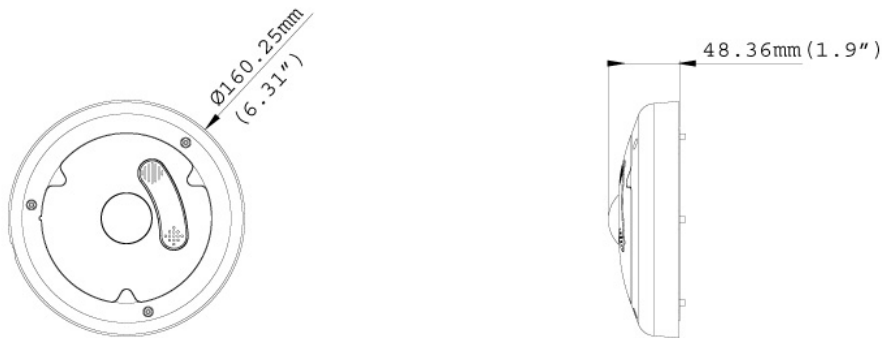

Dimensions

- Camera Cover for Hard Ceiling Mount

- Camera Cover for In Ceiling Mount